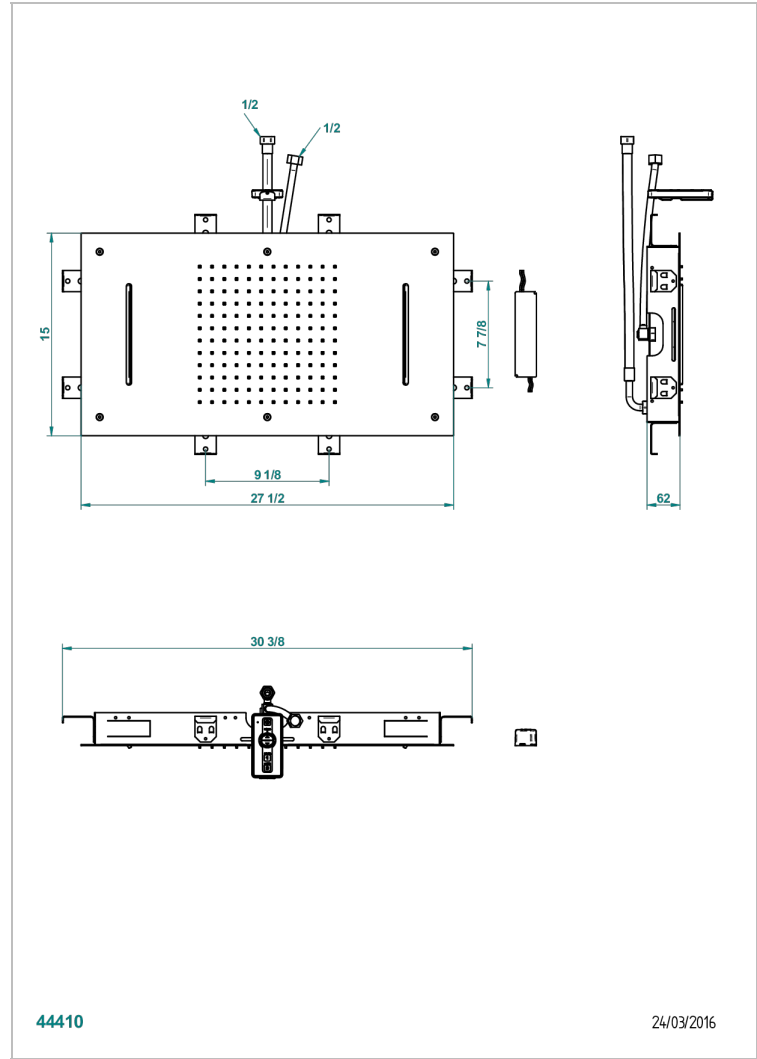

GENERAL ITEMS

G00-492

Sky shower chromotherapy with water blade, 700 x 380 mm (available in shiny stainless steel A08 and PVD finishes)

CHARACTERISTIC

- sky shower and water blades equipped with a flow limiter
- Requires a minimum false ceiling of 11 cm
- Chromotherapy
- Supplied with a remote control
- The installation must comply with NF C15-100
- Skyshower ceiling operates at 12V
- The power transformer must be placed outside volumes 1 and 2
- Showerhead with silicone nozzles to facilitate the removal of limescale
- Installation of a water softener is strongly recommended

TECHNICAL SPECS

- Recommandé : 3 bars (max. 5 bars) - Advised : 43,5 psi (max. 72 psi)
- Pomme : 15 l/min à 3 bars - Cascade : 23 l/min à 3 bars
- Showerhead : 4 gpm at 43.5 psi - Waterfall : 6 gpm at 43.5 psi
- Débit 2 fonctions utilisées : 23 l/min à 3 bars cumulés - 2 fonctions used : 6 gpm at 43.5 psi cumulated