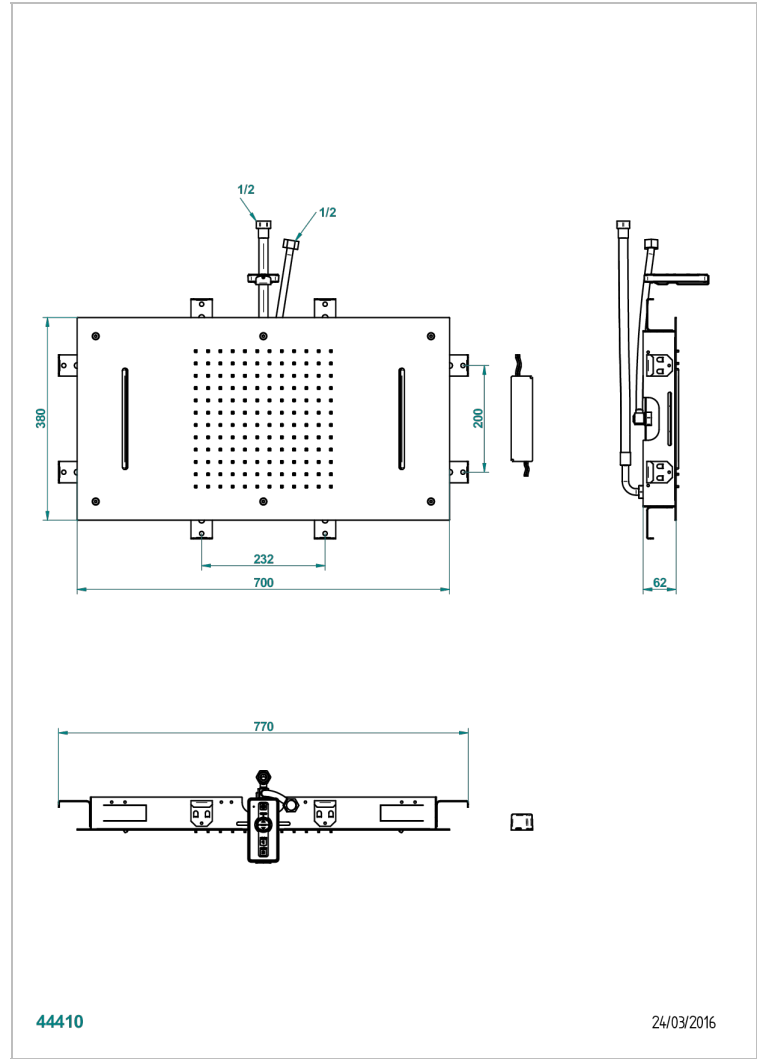

GENERAL ITEMS

G00-492

Sky shower chromotherapy with water blade, 700 x 380 mm (available in shiny stainless steel A08 and PVD finishes)

44410

24/03/2016

CHARACTERISTIC

- sky shower and water blades equipped with a flow limiter
- Requires a minimum false ceiling of 11 cm
- Chromotherapy
- Supplied with a remote control
- The installation must comply with NF C15-100
- Skyshower ceiling operates at 12V
- The power transformer must be placed outside volumes 1 and 2
- Showerhead with silicone nozzles to facilitate the removal of limescale
- Installation of a water softener is strongly recommended

TECHNICAL SPECS

- Recommandé : 3 bars (max. 5 bars) - Advised : 43,5 psi (max. 72 psi)
- Pomme : 15 l/min à 3 bars - Cascade : 23 l/min à 3 bars
- Showerhead : 4 gpm at 43.5 psi - Waterfall : 6 gpm at 43.5 psi
- Débit 2 fonctions utilisées : 23 l/min à 3 bars cumulés - 2 fonctions used : 6 gpm at 43.5 psi cumulated