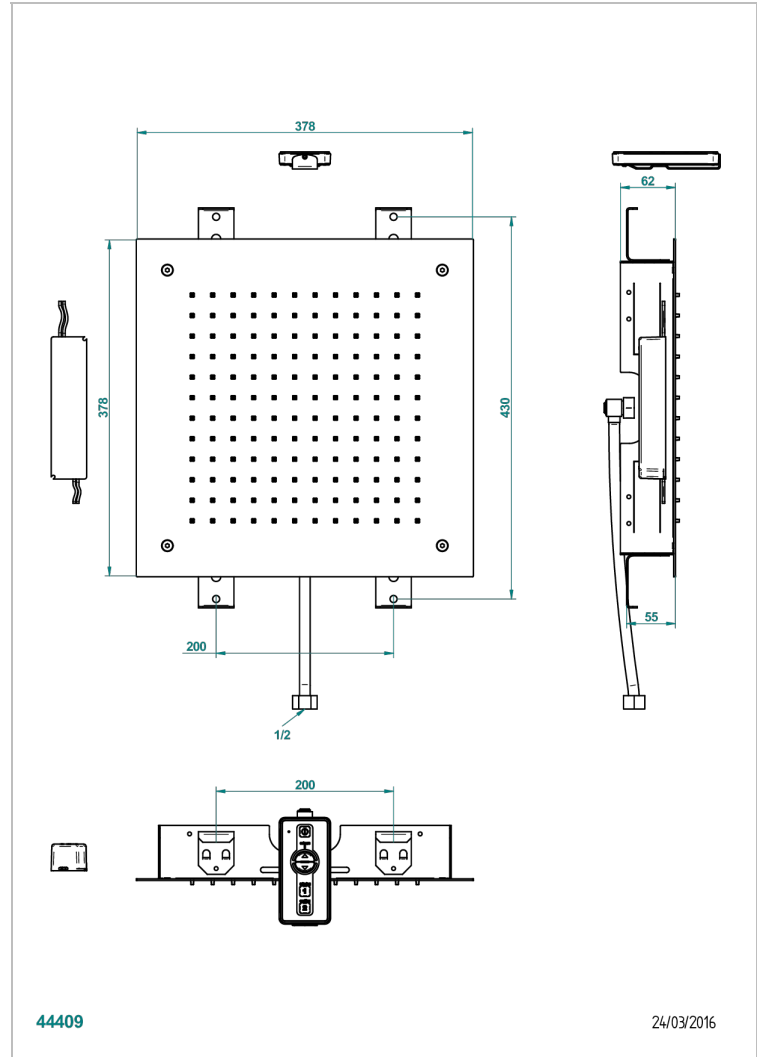

GENERAL PRODUCTS

G00-491

Sky shower chromotherapy 15" x15" (available in shiny stainless steel A08 and PVD finishes)

THG[®]
PARIS

CHARACTERISTIC

- sky shower equipped with a flow limiter
- Requires a minimum false ceiling of 9 cm
- Chromotherapy
- Supplied with a remote control
- The installation must comply with NF C15-100
- Skyshower ceiling operates at 12V
- The power transformer must be placed outside volumes 1 and 2
- Showerhead with silicone nozzles to facilitate the removal of limescale
- Installation of a water softener is strongly recommended

TECHNICAL SPECS

- Recommandé : 3 bars (max. 5 bars) - Advised : 43,5 psi (max. 72 psi)
- 15 l/min à 3 bars (4 gpm at 43.5 psi)

AVAILABLE FINITIONS

Blush PVD - H62
Brass color PVD - H49
Brown bronze color PVD - F33
Gold color PVD - H52
Graphite PVD - H64
Matt Umber PVD - H67