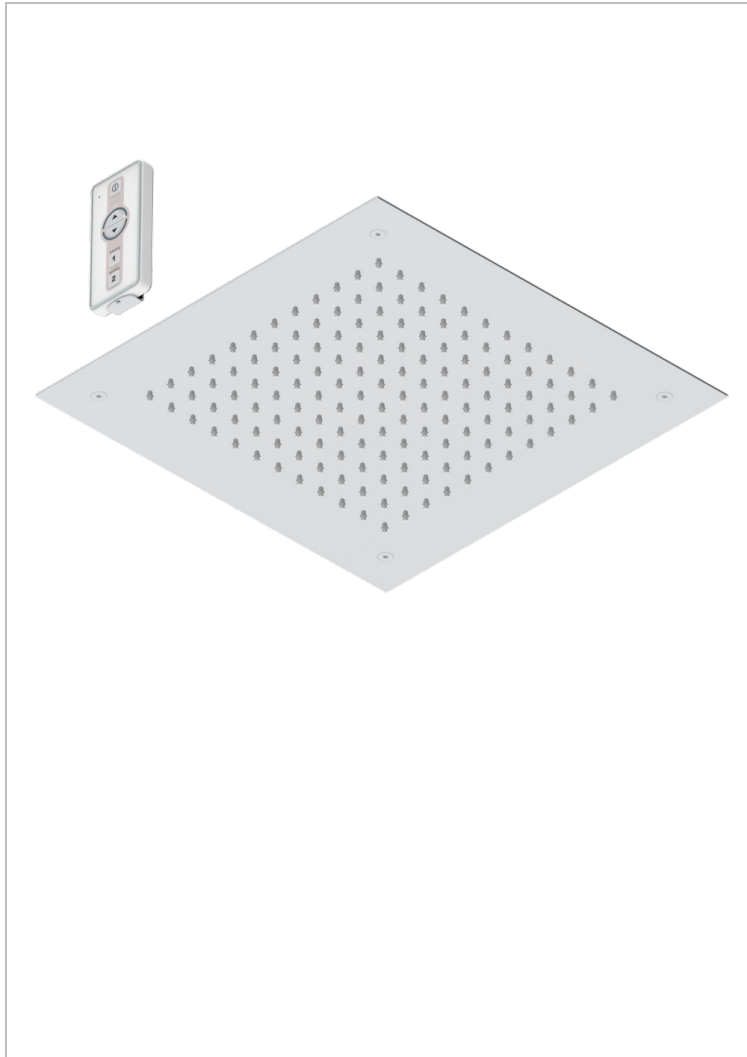

GENERAL PRODUCTS

G00-491

Sky shower chromotherapy 15" x15" (available in shiny stainless steel A08 and PVD finishes)

THG[®]
PARIS

CHARACTERISTIC

- sky shower equipped with a flow limiter
- Requires a minimum false ceiling of 9 cm
- Chromotherapy
- Supplied with a remote control
- The installation must comply with NF C15-100
- Skyshower ceiling operates at 12V
- The power transformer must be placed outside volumes 1 and 2
- Showerhead with silicone nozzles to facilitate the removal of limescale
- Installation of a water softener is strongly recommended

TECHNICAL SPECS

- Recommandé : 3 bars (max. 5 bars) - Advised : 43,5 psi (max. 72 psi)
- 15 l/min à 3 bars (4 gpm at 43.5 psi)

AVAILABLE FINITIONS

Blush PVD - H62
Brass color PVD - H49
Brown bronze color PVD - F33
Gold color PVD - H52
Graphite PVD - H64
Matt Umber PVD - H67

Matt blush PVD - H60
Matt brass color PVD - H50
Matt brown bronze color PVD - F34
Matt gold color PVD - H53
Matt graphite PVD - H65
Matt nickel color PVD - H56

Nickel color PVD - H55
Umber PVD - H66
shiny stainless steel - A08