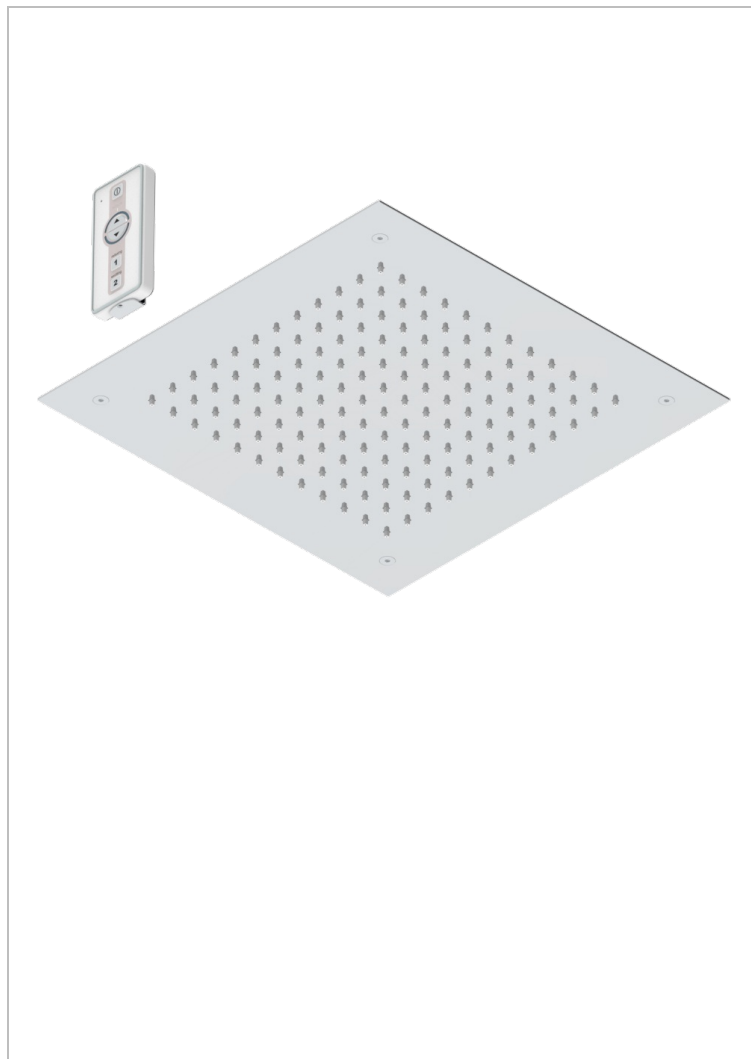

G00-491

Sky shower chromotherapy 15" x15" (available in shiny stainless steel A08 and PVD finishes)

CHARACTERISTIC

- sky shower equipped with a flow limiter
- Requires a minimum false ceiling of 9 cm
- Chromotherapy
- Supplied with a remote control
- The installation must comply with NF C15-100
- Skyshower ceiling operates at 12V
- The power transformer must be placed outside volumes 1 and 2
- Showerhead with silicone nozzles to facilitate the removal of limescale
- Installation of a water softener is strongly recommended

TECHNICAL SPECS

- Recommandé : 3 bars (max. 5 bars) - Advised : 43,5 psi (max. 72 psi)
- 15 l/min à 3 bars (4 gpm at 43.5 psi)

AVAILABLE FINITIONS

Blush PVD - H62
 Brass color PVD - H49
 Brown bronze color PVD - F33
 Gold color PVD - H52
 Graphite PVD - H64
 Matt Umber PVD - H67

Matt blush PVD - H60
 Matt brass color PVD - H50
 Matt brown bronze color PVD - F34
 Matt gold color PVD - H53
 Matt graphite PVD - H65
 Matt nickel color PVD - H56

Nickel color PVD - H55
 Umber PVD - H66
 shiny stainless steel - A08