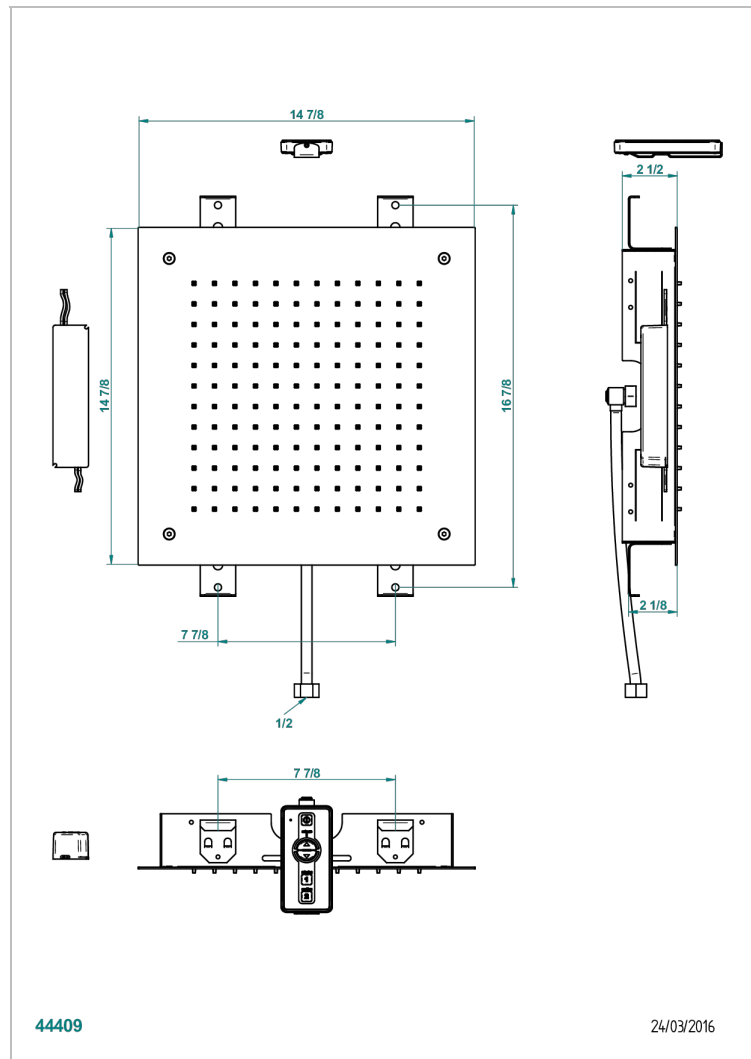

G00-491

Sky shower chromotherapy 15" x15" (available in shiny stainless steel A08 and PVD finishes)

CHARACTERISTIC

- sky shower equipped with a flow limiter
- Requires a minimum false ceiling of 9 cm
- Chromotherapy
- Supplied with a remote control
- The installation must comply with NF C15-100
- Skyshower ceiling operates at 12V
- The power transformer must be placed outside volumes 1 and 2
- Showerhead with silicone nozzles to facilitate the removal of limescale
- Installation of a water softener is strongly recommended

TECHNICAL SPECS

- Recommandé : 3 bars (max. 5 bars) - Advised : 43,5 psi (max. 72 psi)
- 15 l/min à 3 bars (4 gpm at 43.5 psi)

AVAILABLE FINITIONS

Blush PVD - H62
 Brass color PVD - H49
 Brown bronze color PVD - F33
 Gold color PVD - H52
 Graphite PVD - H64
 Matt Umber PVD - H67