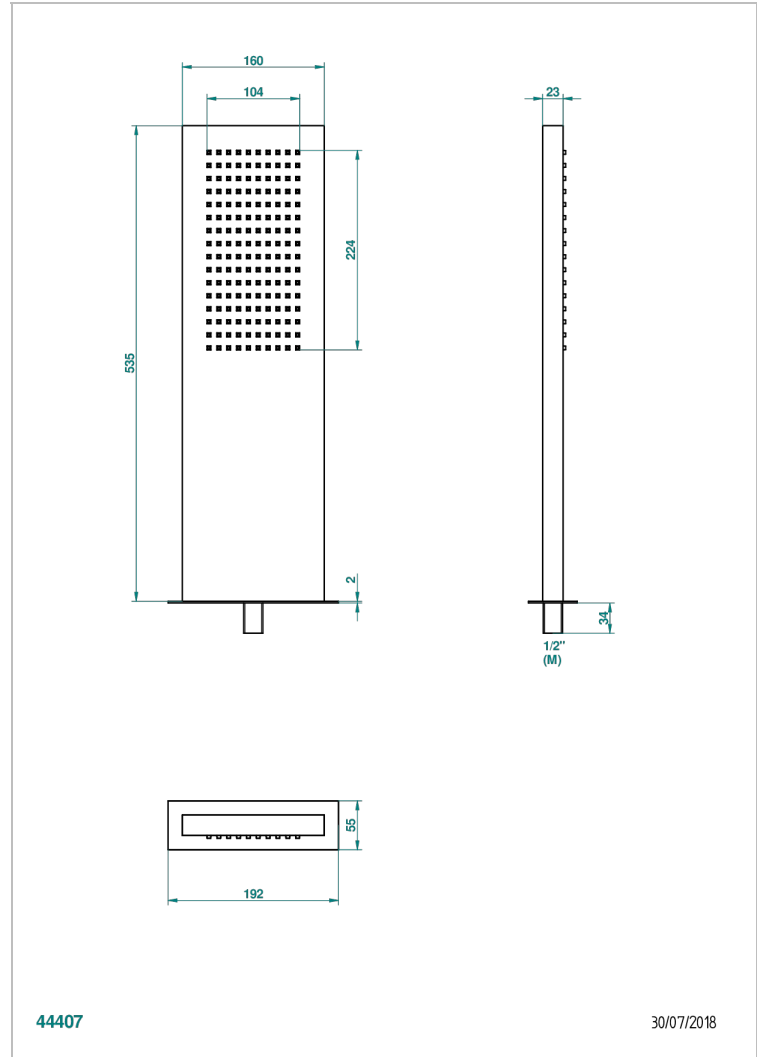

# GENERAL ITEMS

G00-490

Wall mounted Shower head, 535 x 160 mm , Easyclean system (available in shiny stainless steel A08 and PVD finishes)

## CHARACTERISTIC

- Shiny stainless steel
- Showerhead equipped with a flow limiter
- Showerhead with silicone nozzles to facilitate the removal of limescale
- Installation of a water softener is strongly recommended