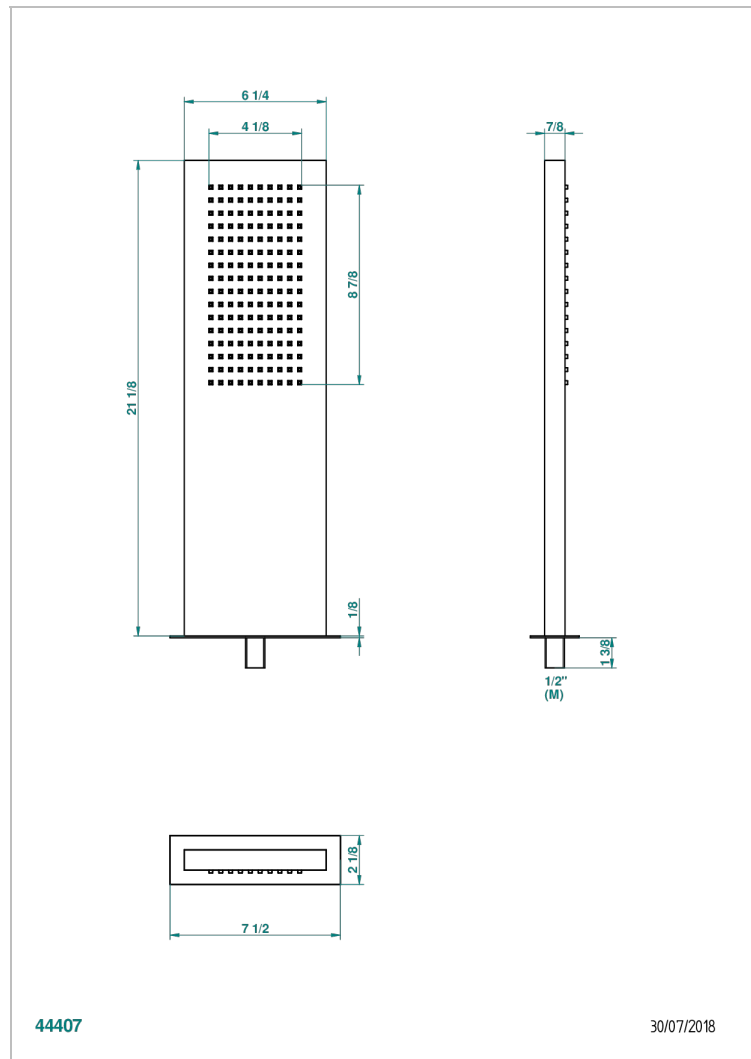

GENERAL ITEMS

G00-490

Wall mounted Shower head, 535 x 160 mm , Easyclean system (available in shiny stainless steel A08 and PVD finishes)

CHARACTERISTIC

- Shiny stainless steel
- Showerhead equipped with a flow limiter
- Showerhead with silicone nozzles to facilitate the removal of limescale
- Installation of a water softener is strongly recommended

TECHNICAL SPECS

- Recommandé : 3 bars (max. 5 bars) - Advised : 43,5 psi (max. 72 psi)
- 15 l/min à 3 bars (4 gpm at 43.5 psi)

AVAILABLE FINITIONS

Blush PVD - H62
Brass color PVD - H49
Brown bronze color PVD - F33
Gold color PVD - H52
Graphite PVD - H64
Matt Umber PVD - H67