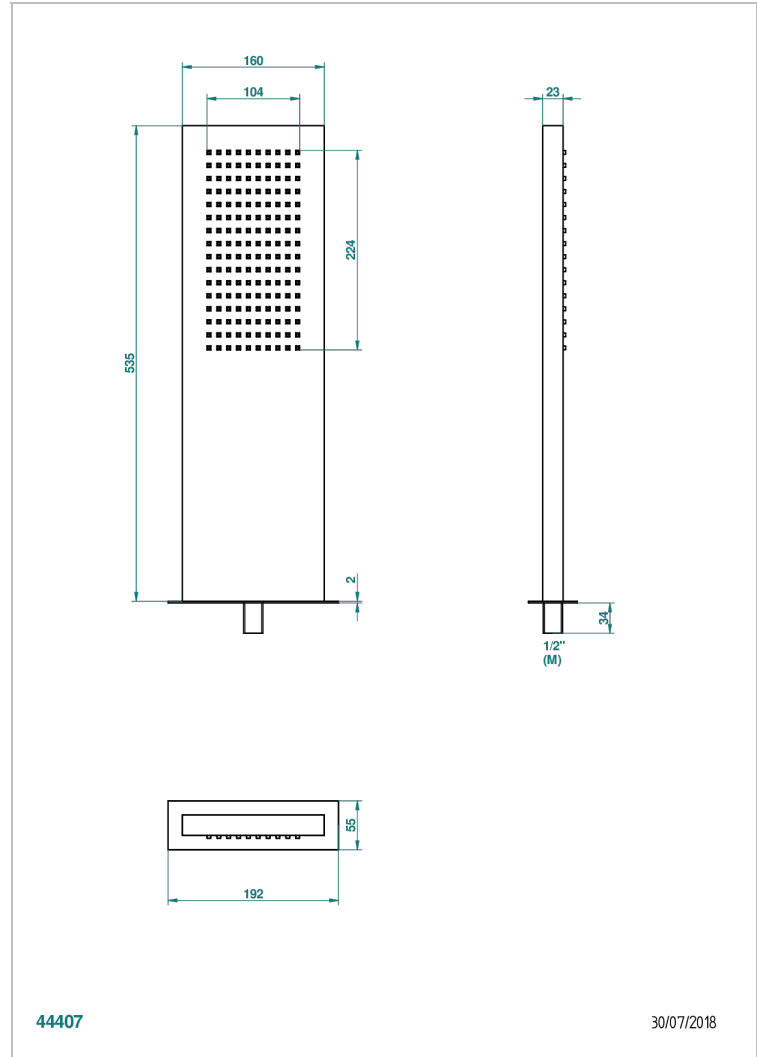

GENERAL ITEMS

G00-490

Wall mounted Shower head, 535 x 160 mm , Easyclean system (available in shiny stainless steel A08 and PVD finishes)

CHARACTERISTIC

- Shiny stainless steel
- Showerhead equipped with a flow limiter
- Showerhead with silicone nozzles to facilitate the removal of limescale
- Installation of a water softener is strongly recommended

TECHNICAL SPECS

- Recommandé : 3 bars (max. 5 bars) - Advised : 43,5 psi (max. 72 psi)
- 15 l/min à 3 bars (4 gpm at 43.5 psi)

AVAILABLE FINITIONS

Blush PVD - H62
Brass color PVD - H49
Brown bronze color PVD - F33
Gold color PVD - H52
Graphite PVD - H64
Matt Umber PVD - H67