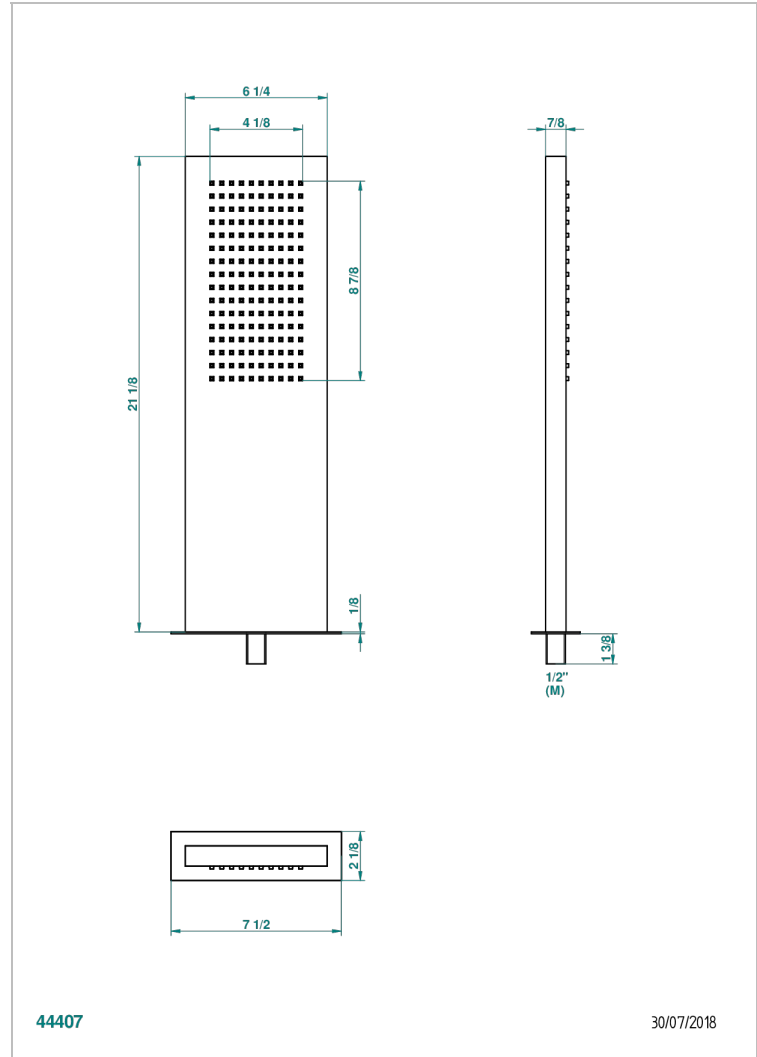

GENERAL ITEMS

G00-490

Wall mounted Shower head, 535 x 160 mm , Easyclean system (available in shiny stainless steel A08 and PVD finishes)

44407

30/07/2018

CHARACTERISTIC

- Shiny stainless steel
- Showerhead equipped with a flow limiter
- Showerhead with silicone nozzles to facilitate the removal of limescale
- Installation of a water softener is strongly recommended

TECHNICAL SPECS

- Recommandé : 3 bars (max. 5 bars) - Advised : 43,5 psi (max. 72 psi)
- 15 l/min à 3 bars (4 gpm at 43.5 psi)

AVAILABLE FINITIONS

Blush PVD - H62
Brass color PVD - H49
Brown bronze color PVD - F33
Gold color PVD - H52
Graphite PVD - H64
Matt Umber PVD - H67