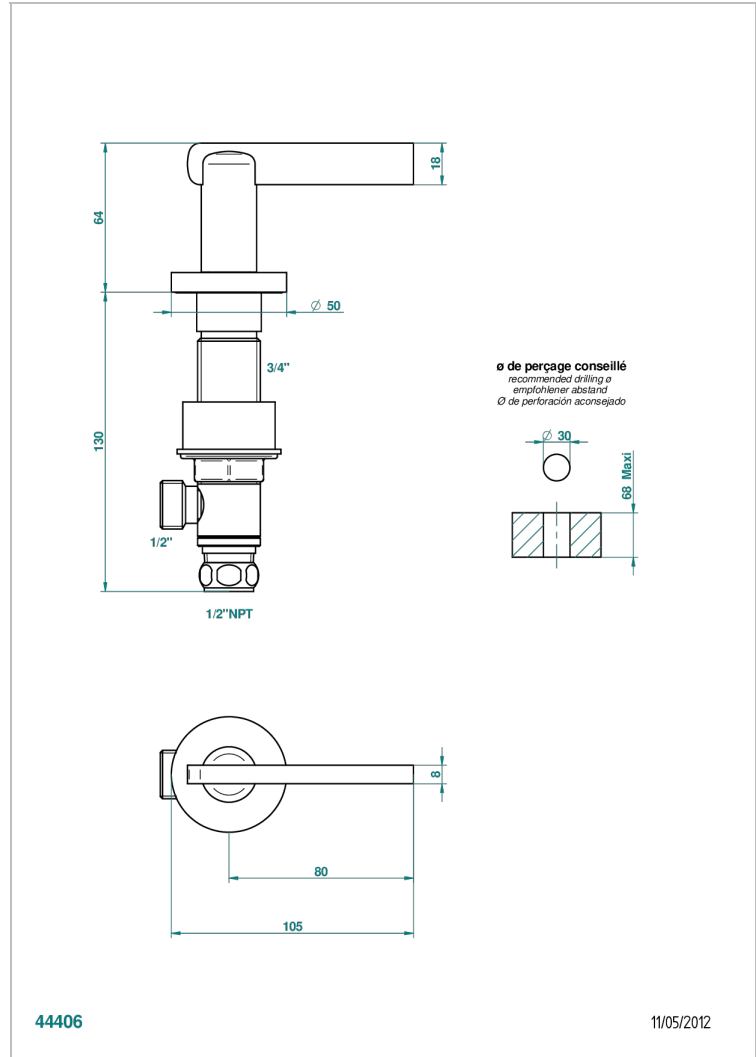

# LE 11 WITH LEVER HANDLES

U2B-35/CUS

1/2" deck valve with trim for lavatory - Cold

## CHARACTERISTIC

- Le 11 with lever handles
- 1/2" deck valve with trim for lavatory - Cold