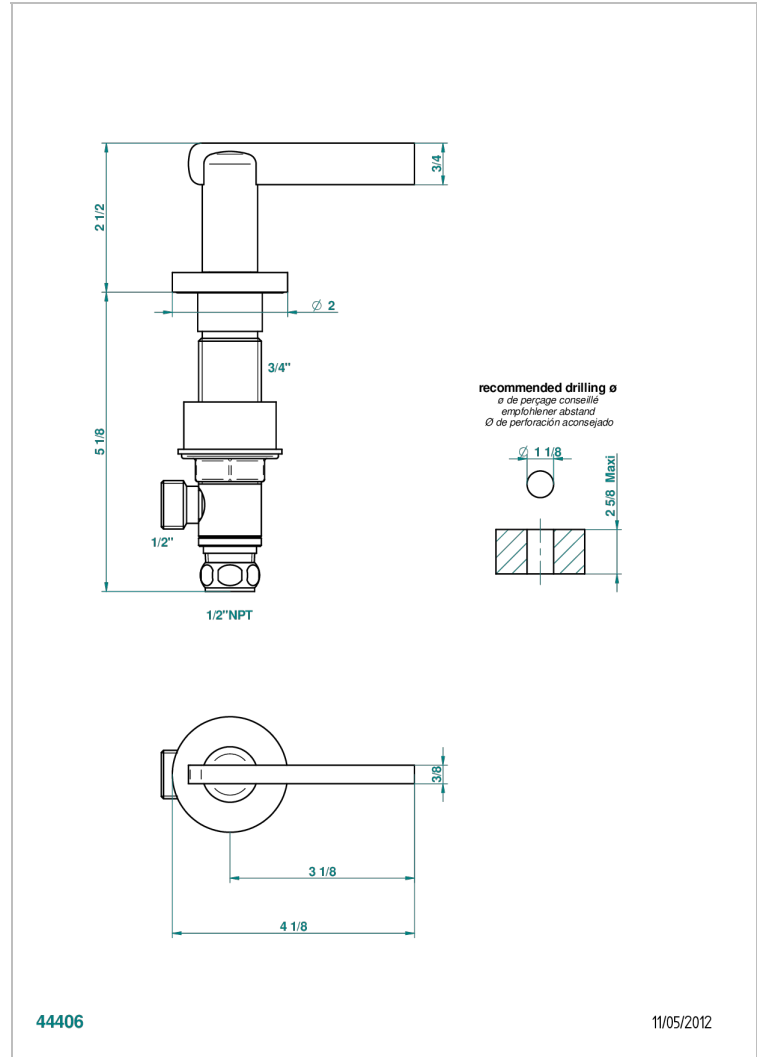

LE 11 WITH LEVER HANDLES

U2B-35/CUS

1/2" deck valve with trim for lavatory - Cold

CHARACTERISTIC

- Le 11 with lever handles
- 1/2" deck valve with trim for lavatory - Cold

AVAILABLE FINITIONS

Black ceram - D30
Blush PVD - H62
Brass color PVD - H49
Brown bronze color PVD - F33
Chrome polished - A02
Chrome polished / gold polished - G02