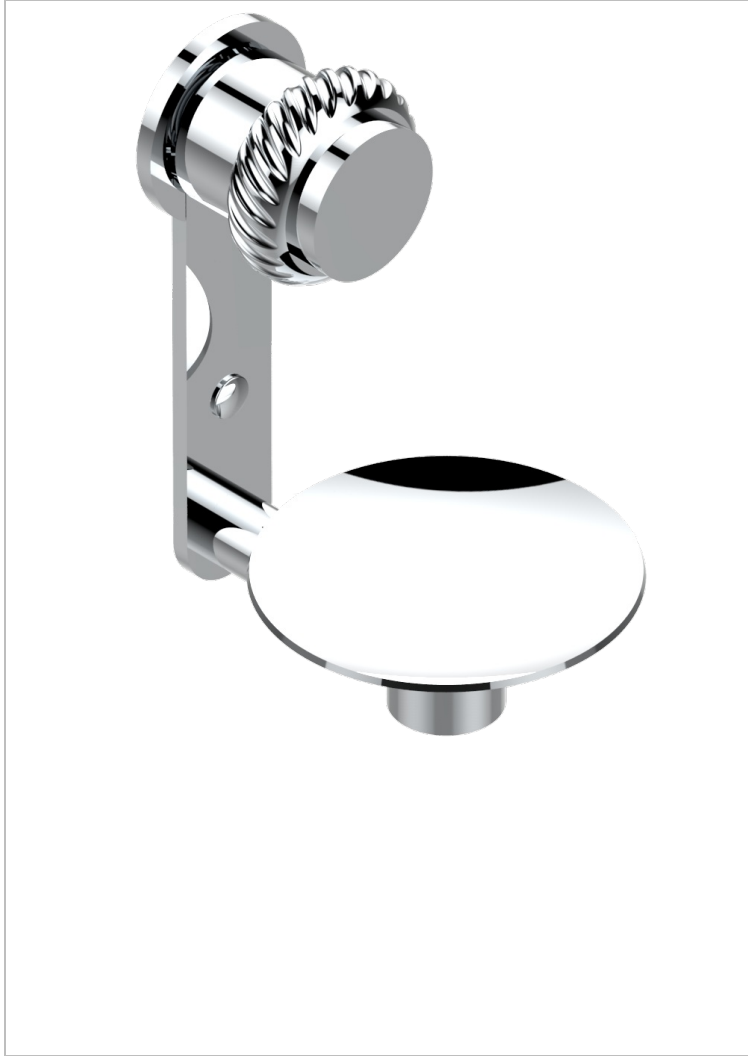

DIPLOMATE ROPED RINGS

U4C-546

Soap dish, wall mounted, 4" diameter

CHARACTERISTIC

- Diplomate Roped rings
- Soap dish, wall mounted, 4" diameter

AVAILABLE FINITIONS

Black ceram - D30
 Blush PVD - H62
 Brass color PVD - H49
 Brown bronze color PVD - F33
 Chrome polished - A02
 Chrome polished / gold polished - G02

Copper antique matt, coated - H07
 Gold color PVD - H52
 Gold mat - F07
 Gold polished - F01
 Graphite PVD - H64
 Light coated bronze - D01

Matt Umber PVD - H67
 Matt blush PVD - H60
 Matt brass color PVD - H50
 Matt brown bronze color PVD - F34
 Matt chrome (American satin) - C02
 Matt gold color PVD - H53

Matt graphite PVD - H65
 Matt nickel (American satin) - C01
 Matt nickel color PVD - H56
 Nickel antique / Sovereign - H28
 Nickel color PVD - H55
 Nickel polished - B01

Soft gold - F30
 Soft matt gold - F31
 Umber PVD - H66