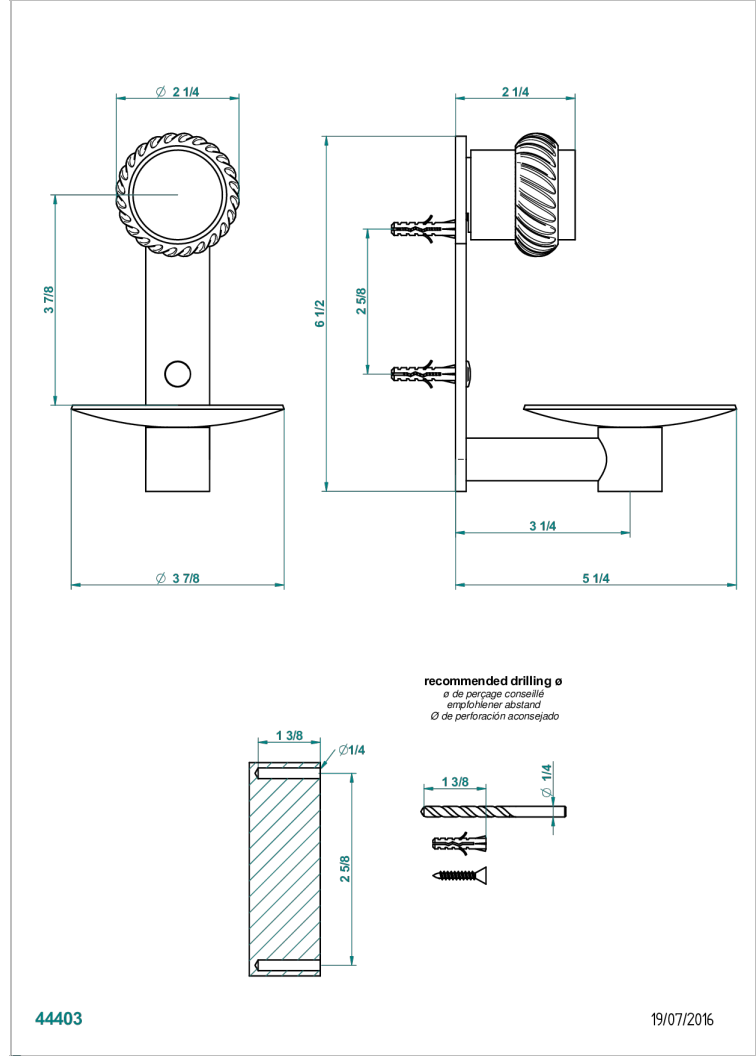

DIPLOMATE ROPED RINGS

U4C-546

Soap dish, wall mounted, 4" diameter

CHARACTERISTIC

- Diplomate Roped rings
- Soap dish, wall mounted, 4" diameter

AVAILABLE FINITIONS

Black ceram - D30
 Blush PVD - H62
 Brass color PVD - H49
 Brown bronze color PVD - F33
 Chrome polished - A02
 Chrome polished / gold polished - G02