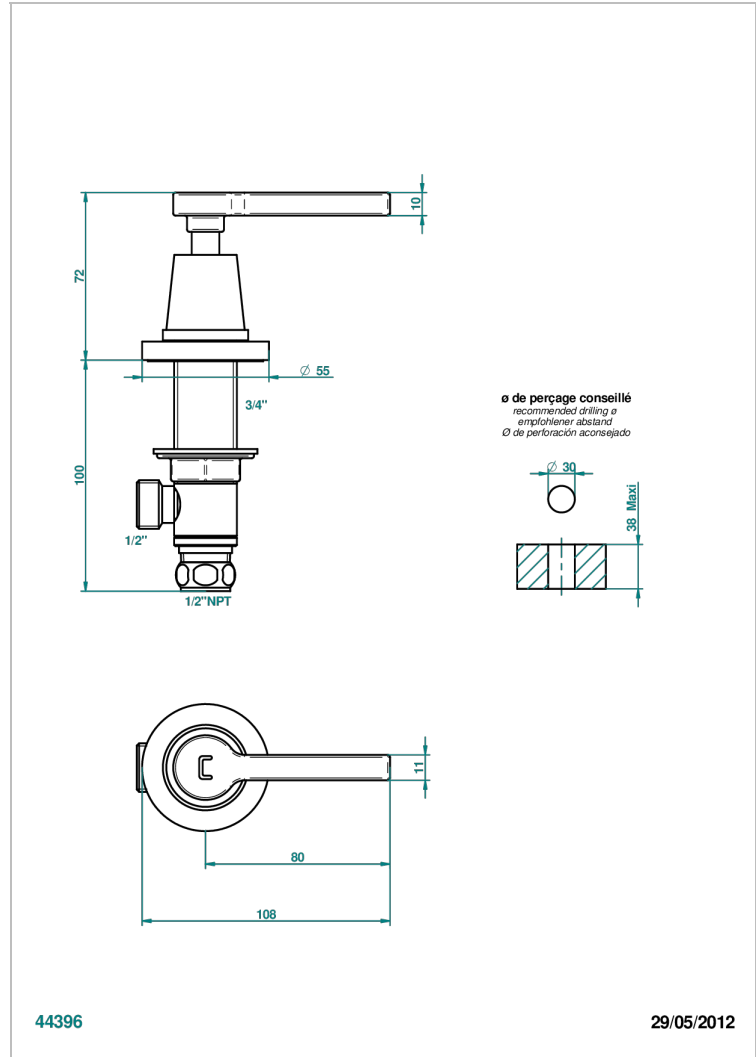

# SPIRIT WITH LEVER HANDLES

G58-35/CUS

1/2" deck valve with trim for lavatory - Cold

44396

29/05/2012

## CHARACTERISTIC

- Spirit with lever handles
- 1/2" deck valve with trim for lavatory - Cold