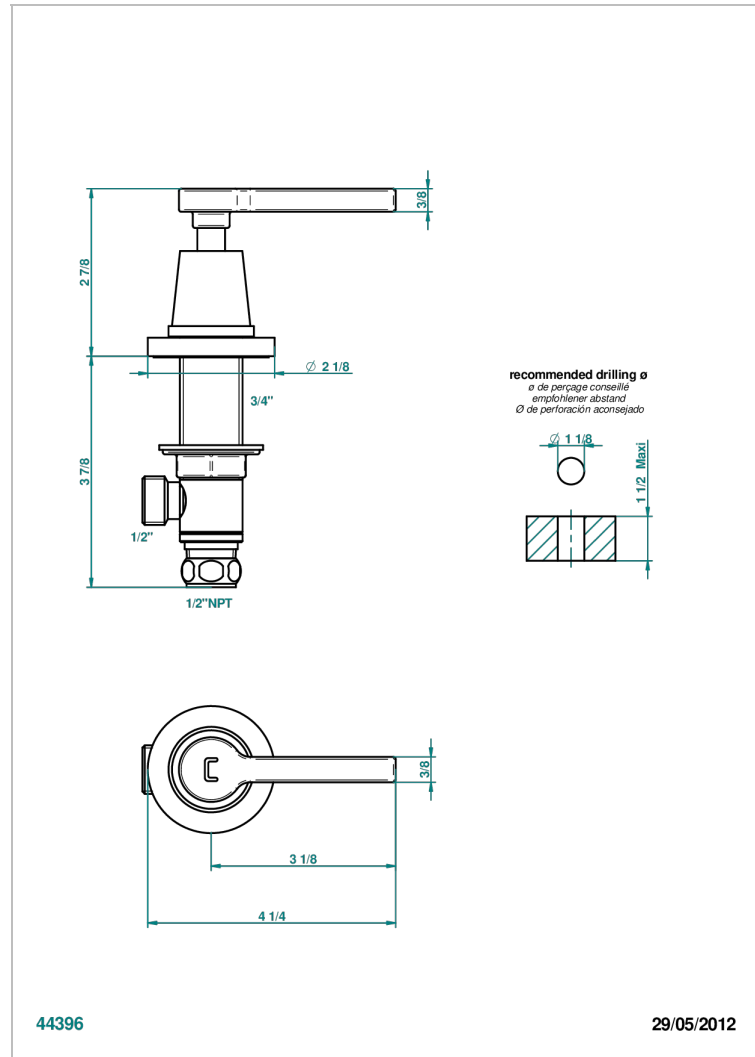

# SPIRIT WITH LEVER HANDLES

G58-35/CUS

1/2" deck valve with trim for lavatory - Cold

## CHARACTERISTIC

- Spirit with lever handles
- 1/2" deck valve with trim for lavatory - Cold