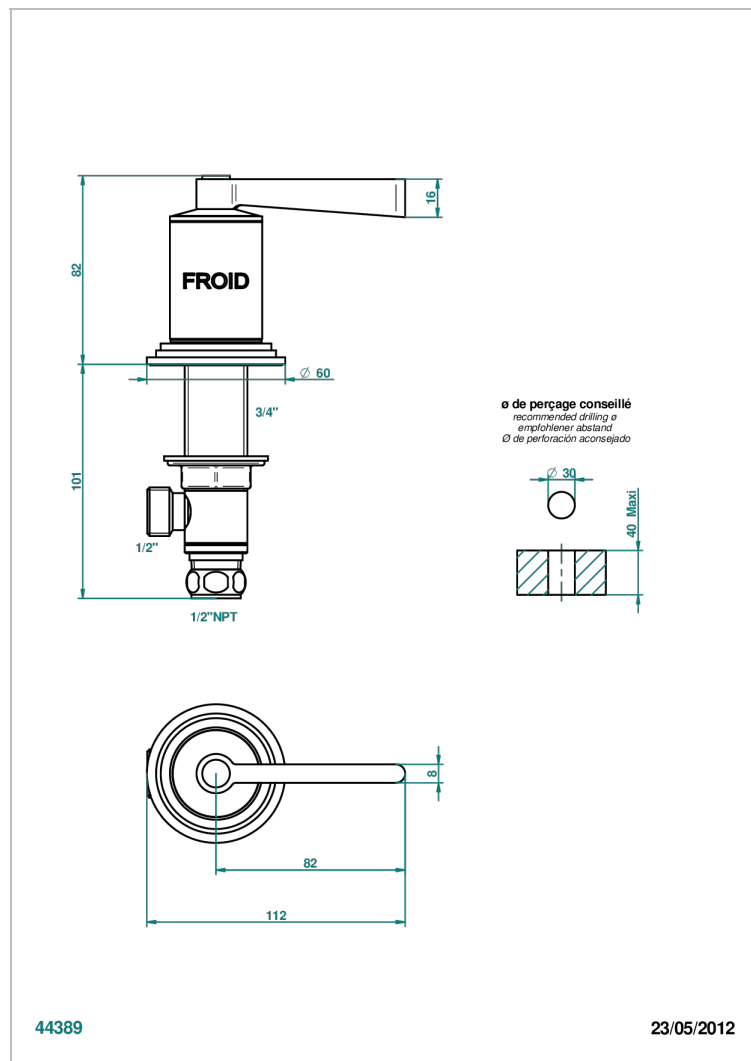

FAUBOURG BLACK PORCELAIN WITH LEVER HANDLES

G2M-35/CUS

1/2" deck valve with trim for lavatory - Cold

CHARACTERISTIC

- Faubourg Black Porcelain with lever handles
- 1/2" deck valve with trim for lavatory - Cold