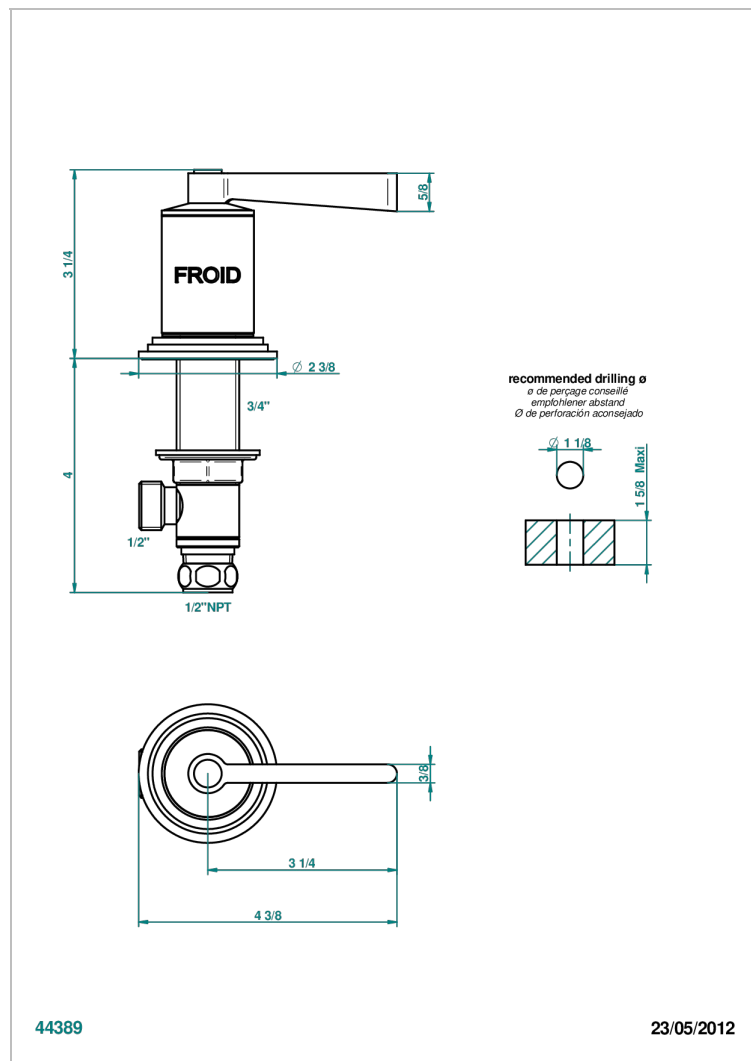

FAUBOURG BLACK PORCELAIN WITH LEVER HANDLES

G2M-35/CUS

1/2" deck valve with trim for lavatory - Cold

CHARACTERISTIC

- Faubourg Black Porcelain with lever handles
- 1/2" deck valve with trim for lavatory - Cold