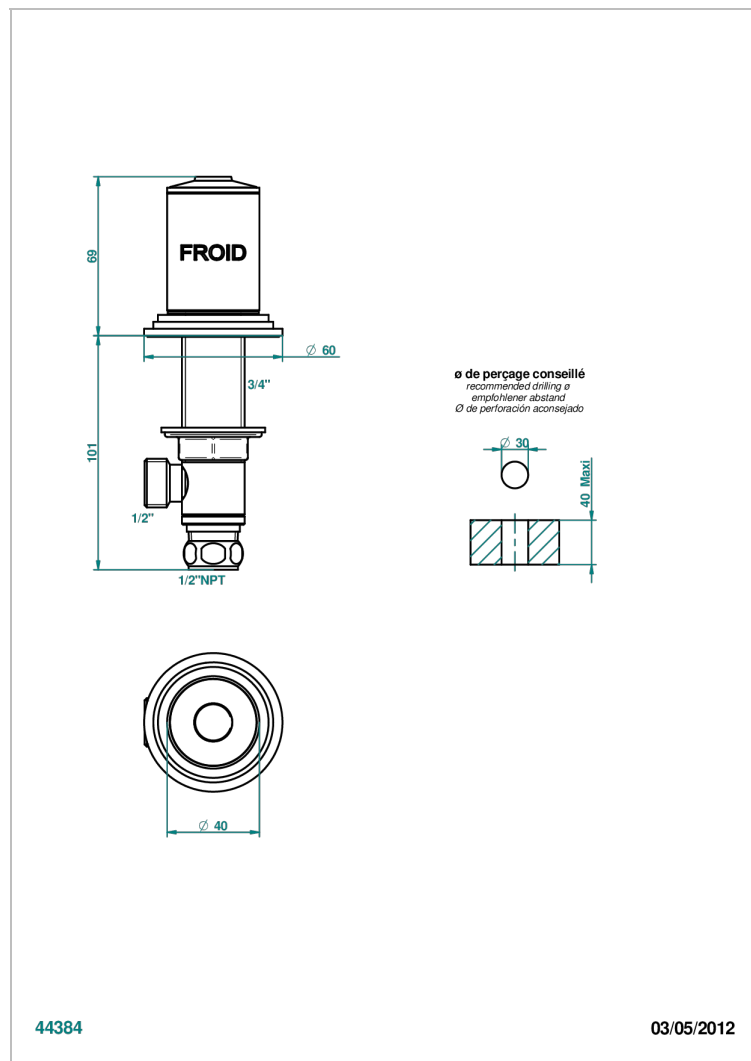

FAUBOURG BLACK PORCELAIN

G2L-35/CUS

1/2" deck valve with trim for lavatory - Cold

CHARACTERISTIC

- Faubourg Black Porcelain
- 1/2" deck valve with trim for lavatory - Cold

AVAILABLE FINITIONS

Black ceram - D30
Blush PVD - H62
Brass color PVD - H49
Brown bronze color PVD - F33
Chrome polished - A02
Chrome polished / gold polished - G02