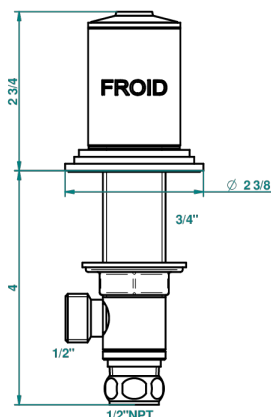

FAUBOURG BLACK PORCELAIN

G2L-35/CUS

1/2" deck valve with trim for lavatory - Cold

44384

03/05/2012

CHARACTERISTIC

- Faubourg Black Porcelain
- 1/2" deck valve with trim for lavatory - Cold

AVAILABLE FINITIONS

Black ceram - D30
Blush PVD - H62
Brass color PVD - H49
Brown bronze color PVD - F33
Chrome polished - A02
Chrome polished / gold polished - G02

Gold color PVD - H52
Gold mat - F07
Gold polished - F01
Graphite PVD - H64
Matt Umber PVD - H67
Matt blush PVD - H60

Matt brass color PVD - H50
Matt brown bronze color PVD - F34
Matt chrome (American satin) - C02
Matt gold color PVD - H53
Matt graphite PVD - H65
Matt nickel (American satin) - C01

Matt nickel color PVD - H56
Natural smoked Brass - A13
Nickel antique / Sovereign - H28
Nickel color PVD - H55
Nickel polished - B01
Soft gold - F30

Soft matt gold - F31
Umber PVD - H66