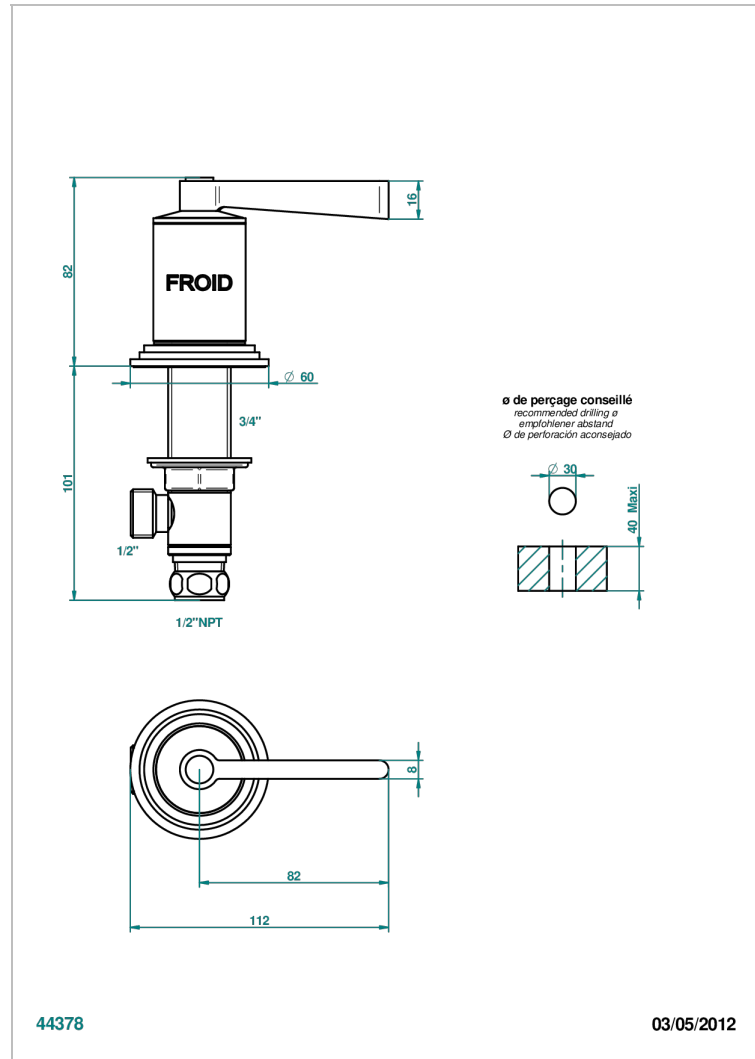

FAUBOURG WHITE PORCELAIN WITH LEVER HANDLES

G2J-35/CUS

1/2" deck valve with trim for lavatory - Cold

CHARACTERISTIC

- Faubourg White Porcelain with lever handles
- 1/2" deck valve with trim for lavatory - Cold