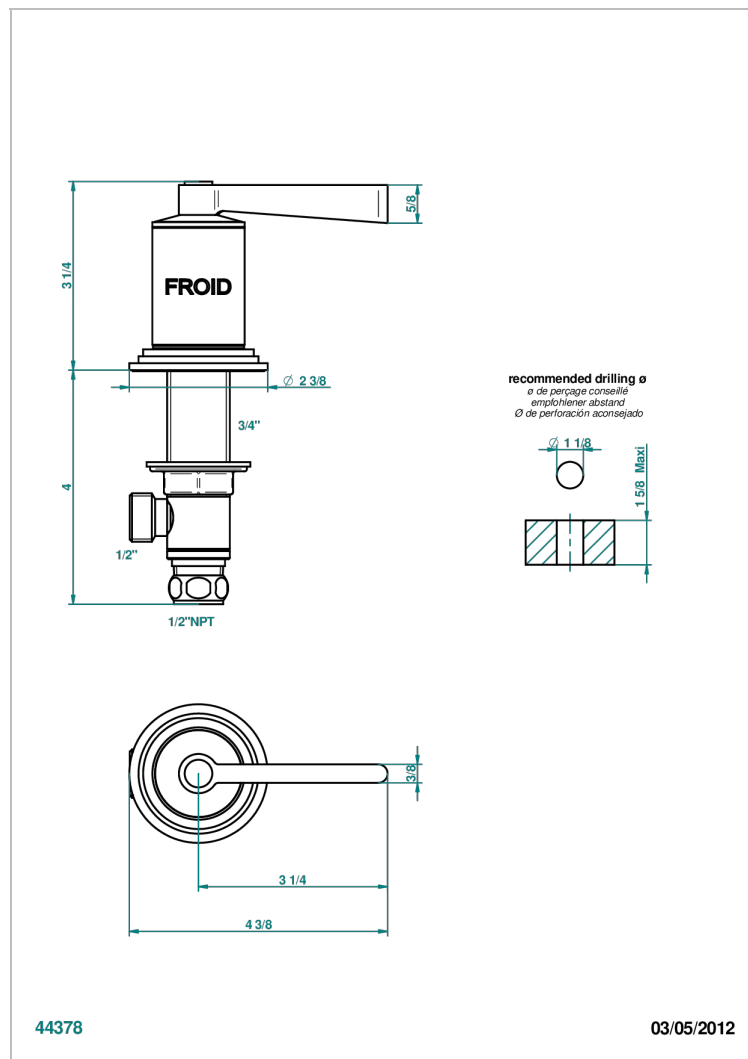

FAUBOURG WHITE PORCELAIN WITH LEVER HANDLES

G2J-35/CUS

1/2" deck valve with trim for lavatory - Cold

CHARACTERISTIC

- Faubourg White Porcelain with lever handles
- 1/2" deck valve with trim for lavatory - Cold