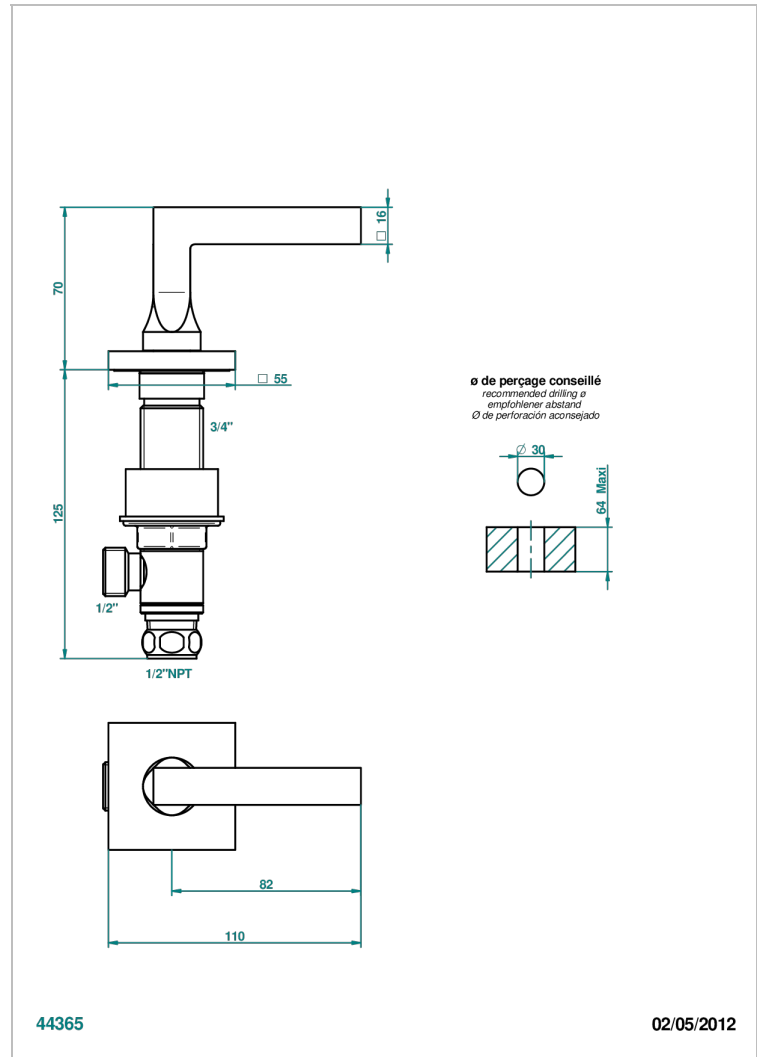

BELUGA WITH LEVER HANDLES

G1U-35/CUS

1/2" deck valve with trim for lavatory - Cold

CHARACTERISTIC

- Beluga with lever handles
- 1/2" deck valve with trim for lavatory - Cold

AVAILABLE FINITIONS

Black ceram - D30
Blush PVD - H62
Brass color PVD - H49
Brown bronze color PVD - F33
Chrome polished - A02
Chrome polished / gold polished - G02