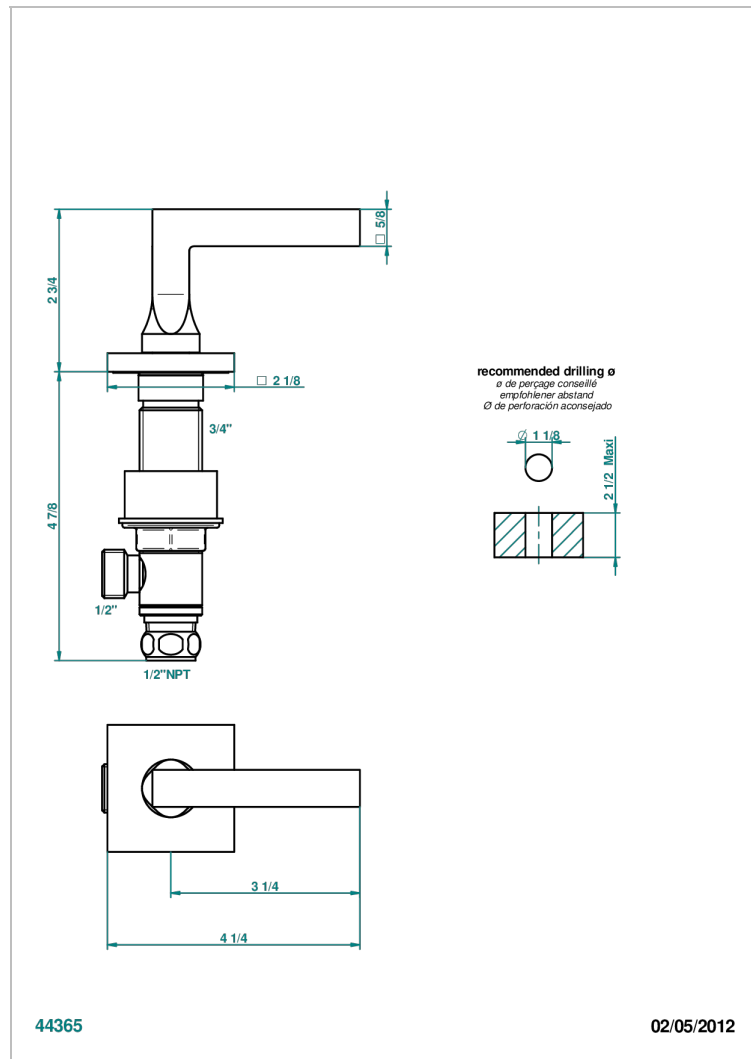

BELUGA WITH LEVER HANDLES

G1U-35/CUS

1/2" deck valve with trim for lavatory - Cold

CHARACTERISTIC

- Beluga with lever handles
- 1/2" deck valve with trim for lavatory - Cold

AVAILABLE FINITIONS

Black ceram - D30