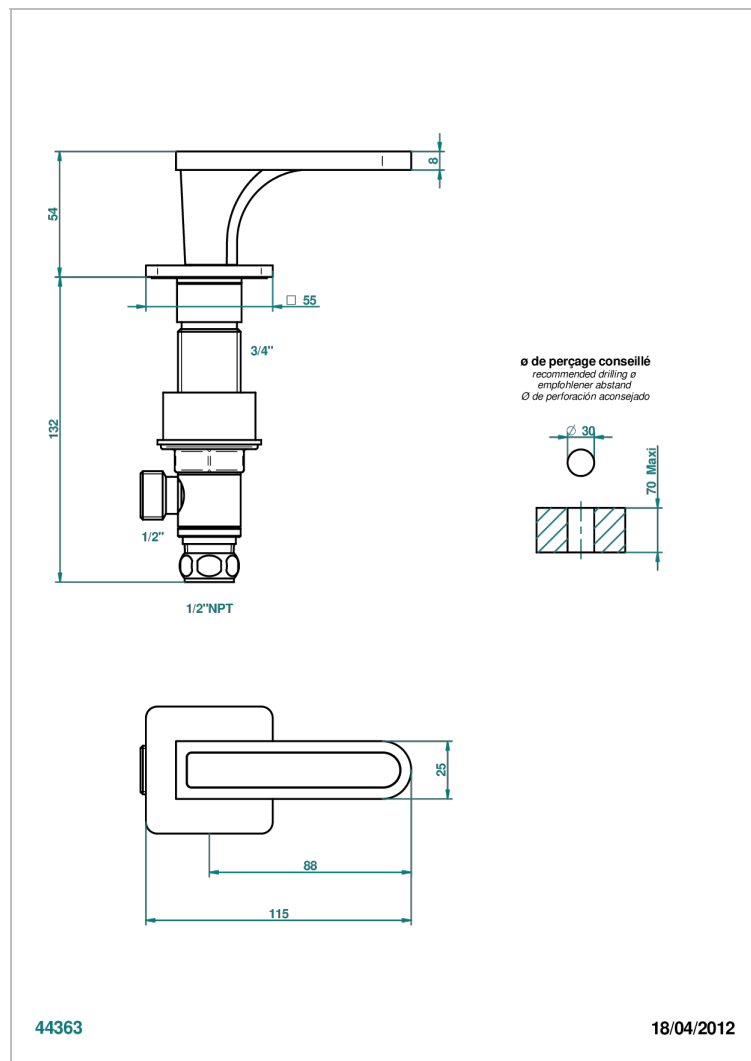

# PROFIL BLACK ONYX WITH LEVER HANDLES

A6P-35/CUS

1/2" deck valve with trim for lavatory - Cold

## CHARACTERISTIC

- Profil Black Onyx with lever handles
- 1/2" deck valve with trim for lavatory - Cold