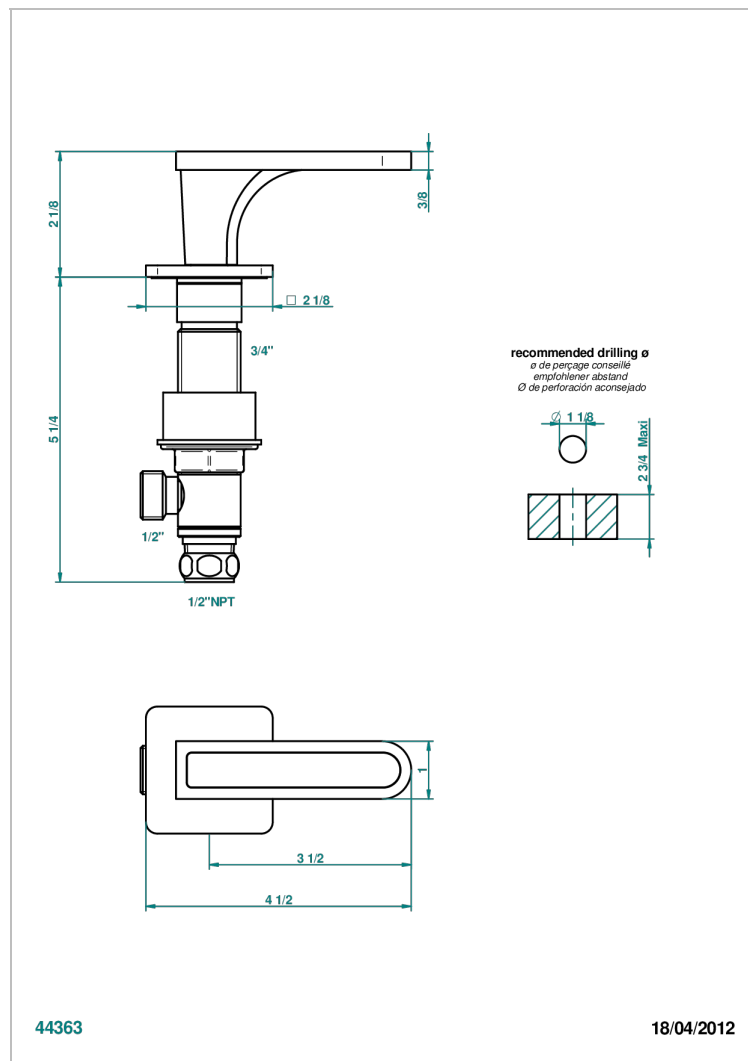

PROFIL BLACK ONYX WITH LEVER HANDLES

A6P-35/CUS

1/2" deck valve with trim for lavatory - Cold

CHARACTERISTIC

- Profil Black Onyx with lever handles
- 1/2" deck valve with trim for lavatory - Cold

AVAILABLE FINITIONS