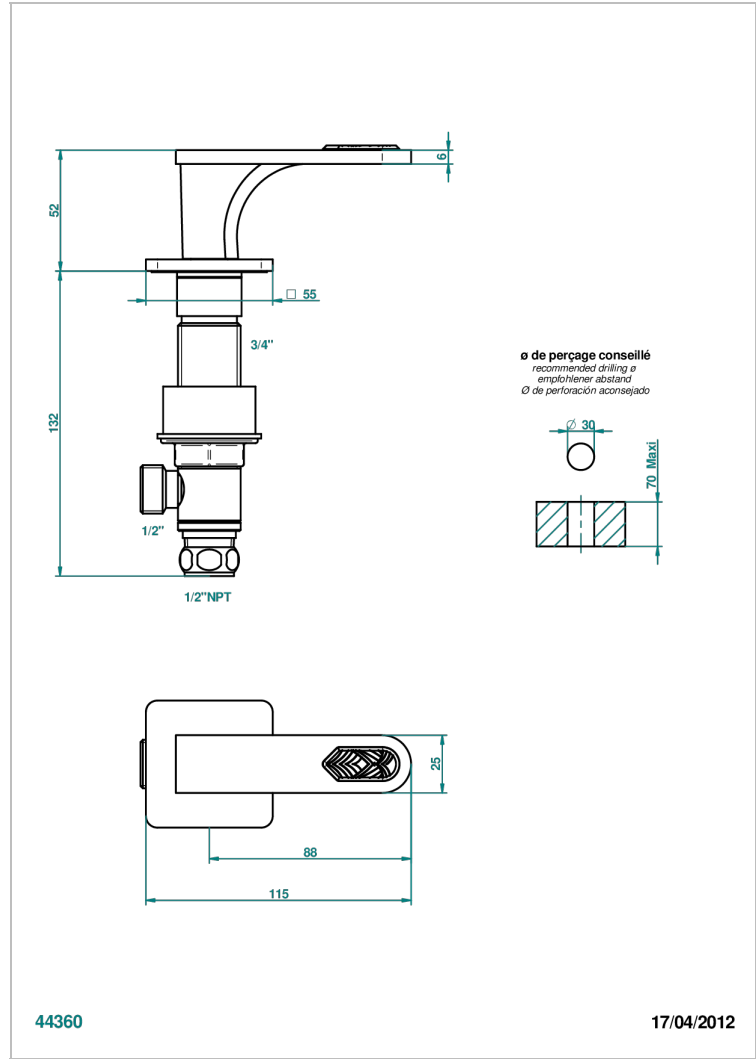

# PROFIL LALIQUE CLEAR CRYSTAL WITH LEVER HANDLES

A6H-35/CUS

1/2" deck valve with trim for lavatory - Cold

## CHARACTERISTIC

- Profil Lalique Clear crystal with lever handles
- 1/2" deck valve with trim for lavatory - Cold