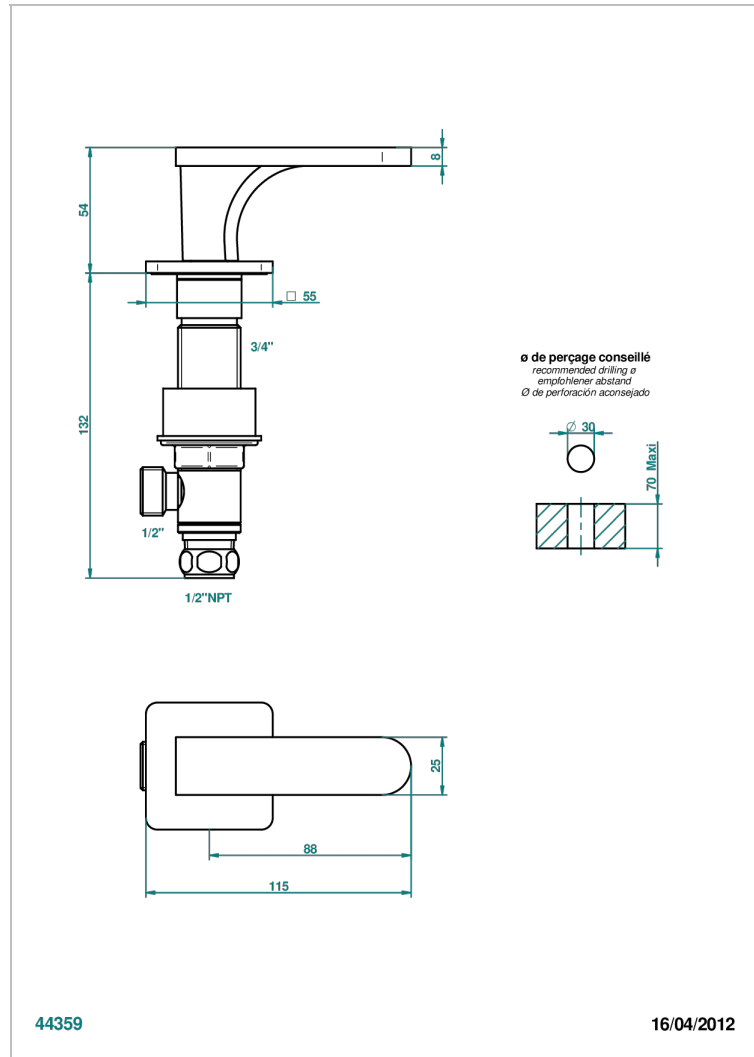

PROFIL METAL WITH LEVER HANDLES

A6B-35/CUS

1/2" deck valve with trim for lavatory - Cold

CHARACTERISTIC

- Profil Metal with lever handles
- 1/2" deck valve with trim for lavatory - Cold

AVAILABLE FINITIONS