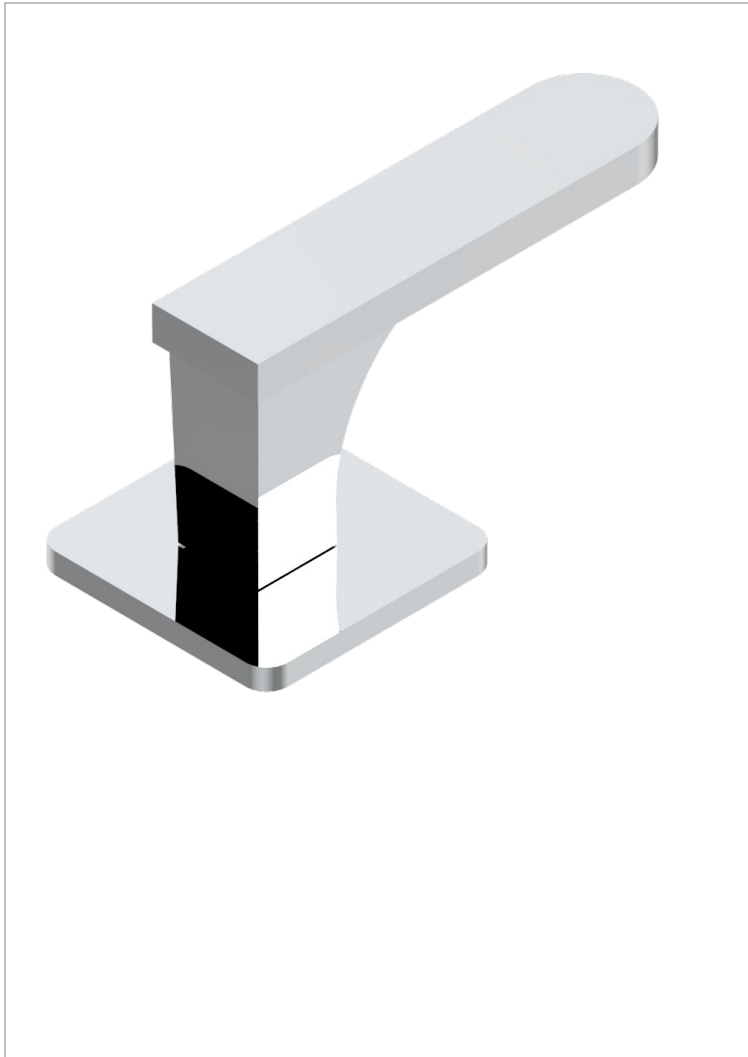

PROFIL METAL WITH LEVER HANDLES

A6B-35/CUS

1/2" deck valve with trim for lavatory - Cold

CHARACTERISTIC

- Profil Metal with lever handles
- 1/2" deck valve with trim for lavatory - Cold

AVAILABLE FINITIONS

Black ceram - D30
Blush PVD - H62
Brass color PVD - H49
Brown bronze color PVD - F33
Chrome polished - A02
Chrome polished / gold polished - G02

Copper antique matt, coated - H07
Gold color PVD - H52
Gold mat - F07
Gold polished - F01
Graphite PVD - H64
Light coated bronze - D01