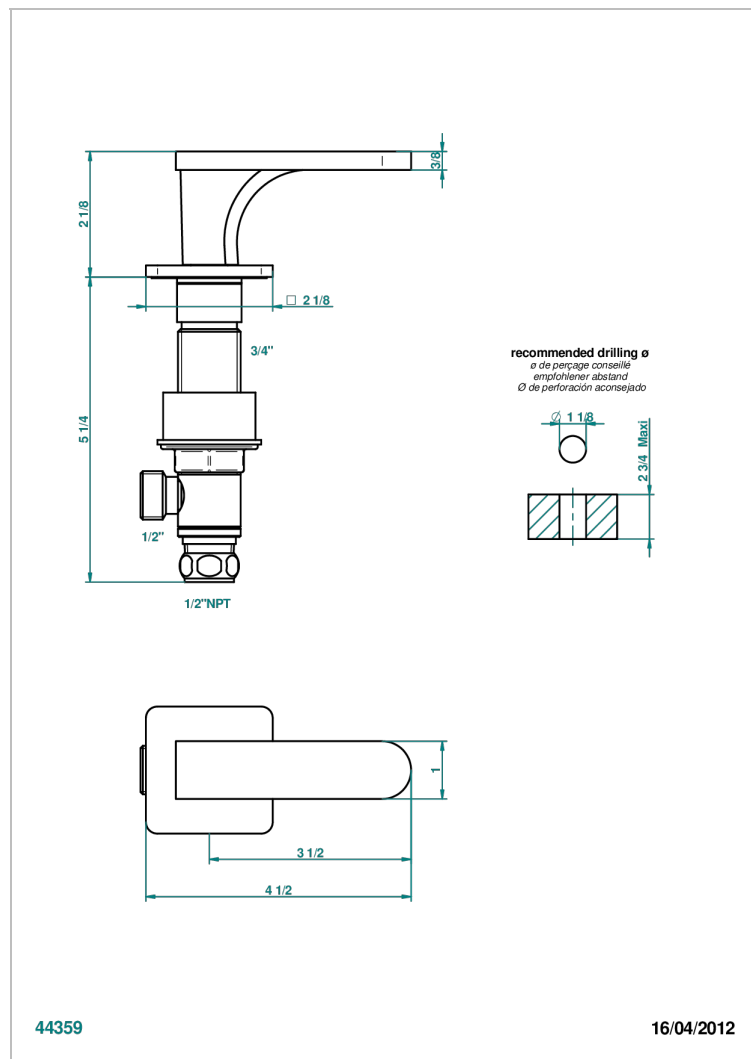

PROFIL METAL WITH LEVER HANDLES

A6B-35/CUS

1/2" deck valve with trim for lavatory - Cold

CHARACTERISTIC

- Profil Metal with lever handles
- 1/2" deck valve with trim for lavatory - Cold

AVAILABLE FINITIONS