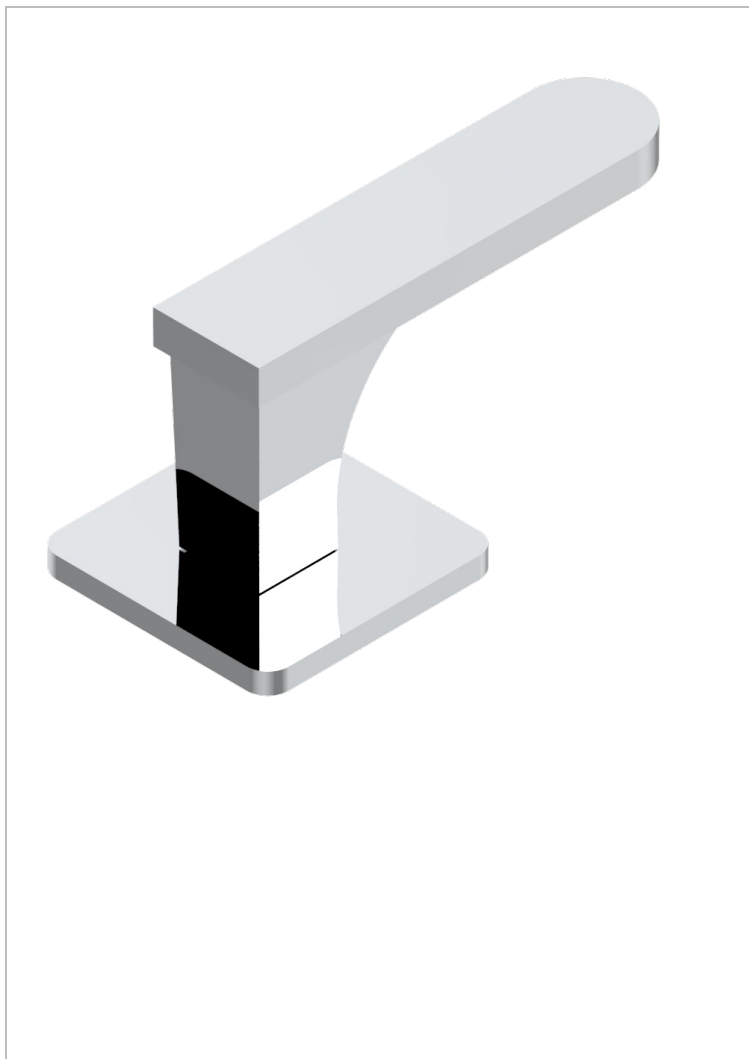

PROFIL METAL WITH LEVER HANDLES

A6B-35/CUS

1/2" deck valve with trim for lavatory - Cold

CHARACTERISTIC

- Profil Metal with lever handles
- 1/2" deck valve with trim for lavatory - Cold

AVAILABLE FINITIONS

Black ceram - D30
Blush PVD - H62
Brass color PVD - H49
Brown bronze color PVD - F33
Chrome polished - A02
Chrome polished / gold polished - G02

Copper antique matt, coated - H07
Gold color PVD - H52
Gold mat - F07
Gold polished - F01
Graphite PVD - H64
Light coated bronze - D01