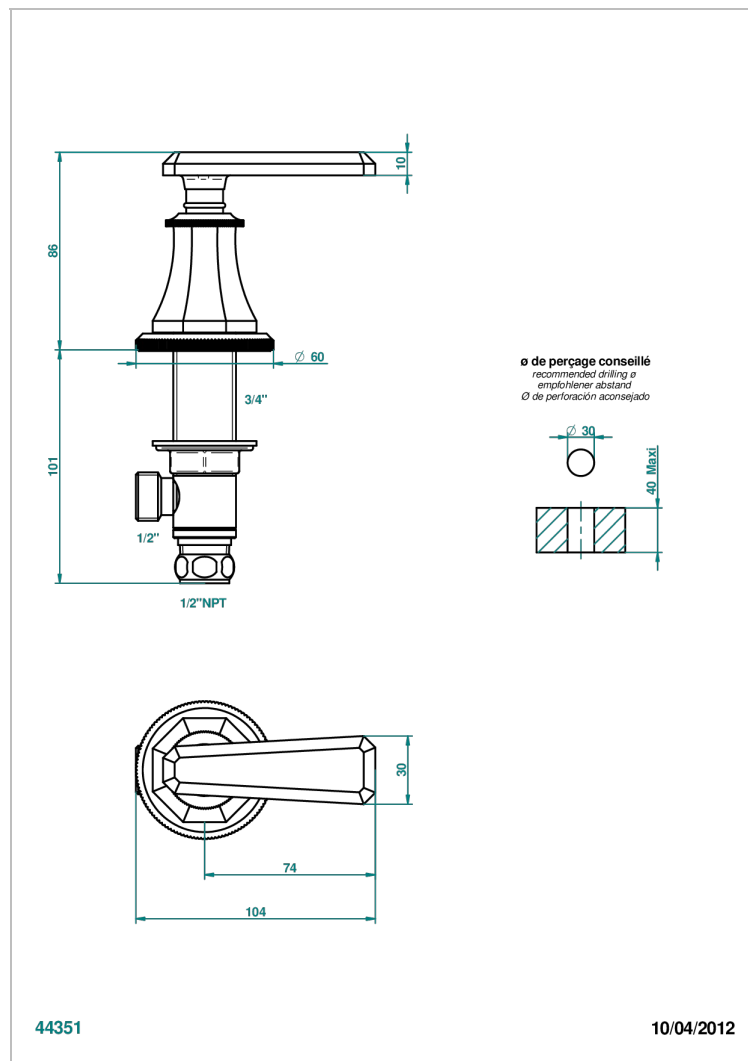

# TRADITION WITH LEVER HANDLES

A58-35/CUS

1/2" deck valve with trim for lavatory - Cold

## CHARACTERISTIC

- Tradition with lever handles
- 1/2" deck valve with trim for lavatory - Cold