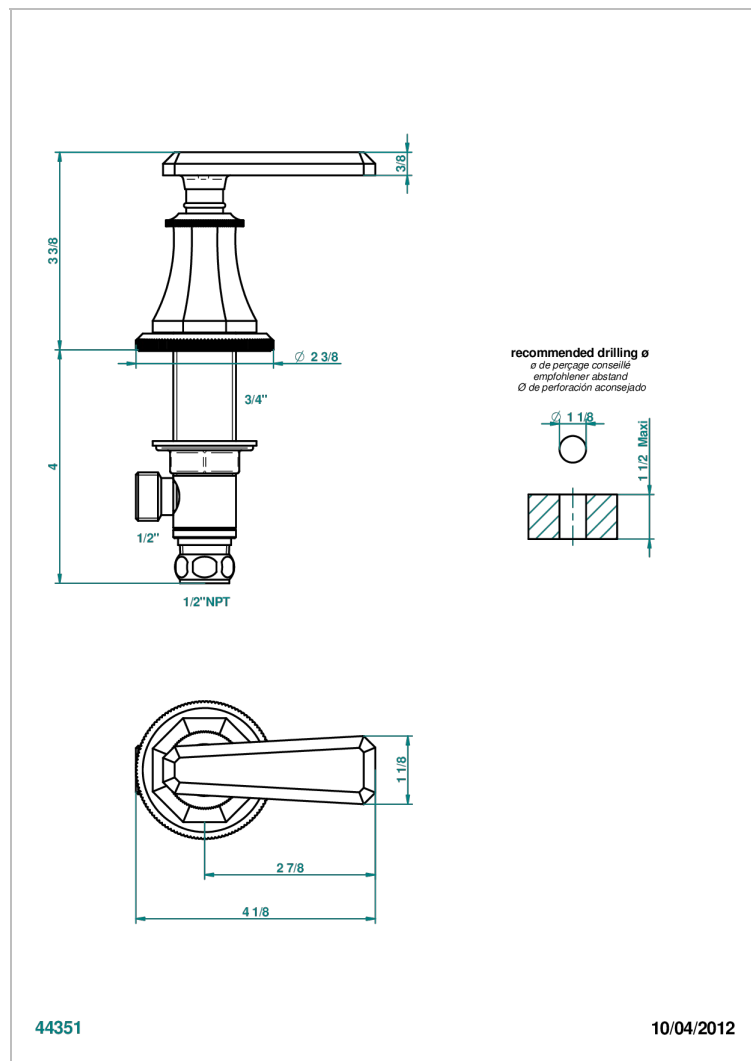

# TRADITION WITH LEVER HANDLES

A58-35/CUS

1/2" deck valve with trim for lavatory - Cold

## CHARACTERISTIC

- Tradition with lever handles
- 1/2" deck valve with trim for lavatory - Cold