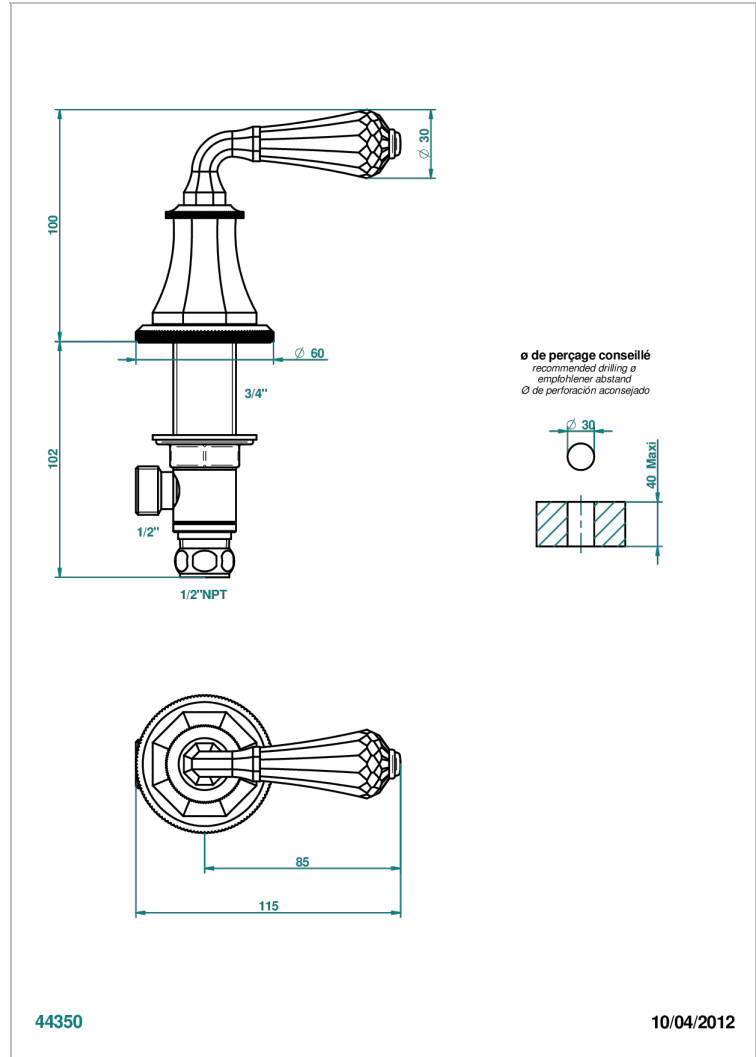

ART DECO CRYSTAL

A56-35/CUS

1/2" deck valve with trim for lavatory - Cold

CHARACTERISTIC

- Art Déco Crystal
- 1/2" deck valve with trim for lavatory - Cold

AVAILABLE FINITIONS

Black ceram - D30
Blush PVD - H62
Brass color PVD - H49
Brown bronze color PVD - F33
Chrome polished - A02
Chrome polished / gold polished - G02