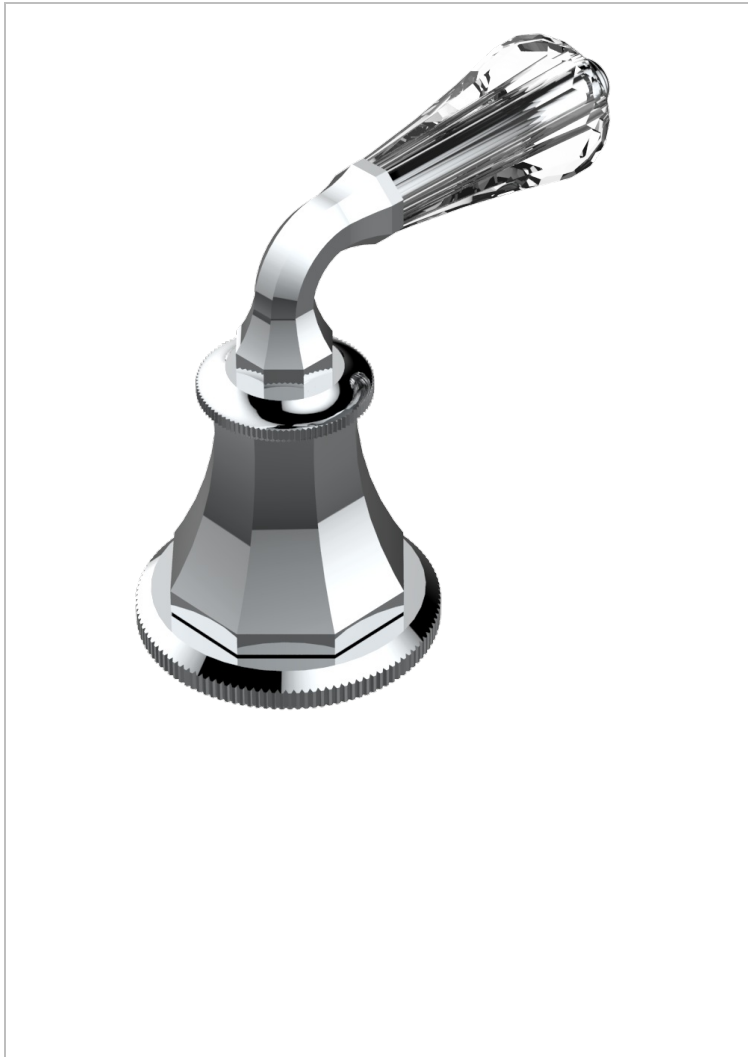

ART DECO CRYSTAL

A56-35/CUS

1/2" deck valve with trim for lavatory - Cold

CHARACTERISTIC

- Art Déco Crystal
- 1/2" deck valve with trim for lavatory - Cold

AVAILABLE FINITIONS

Black ceram - D30
Blush PVD - H62
Brass color PVD - H49
Brown bronze color PVD - F33
Chrome polished - A02
Chrome polished / gold polished - G02

Copper antique matt, coated - H07
Gold color PVD - H52
Gold mat - F07
Gold polished - F01
Graphite PVD - H64
Light coated bronze - D01

Matt Umber PVD - H67
Matt blush PVD - H60
Matt brass color PVD - H50
Matt brown bronze color PVD - F34
Matt chrome (American satin) - C02
Matt gold color PVD - H53

Matt graphite PVD - H65
Matt nickel (American satin) - C01
Matt nickel color PVD - H56
Natural smoked Brass - A13
Nickel antique / Sovereign - H28
Nickel color PVD - H55

Nickel polished - B01
Soft gold - F30
Soft matt gold - F31
Umber PVD - H66