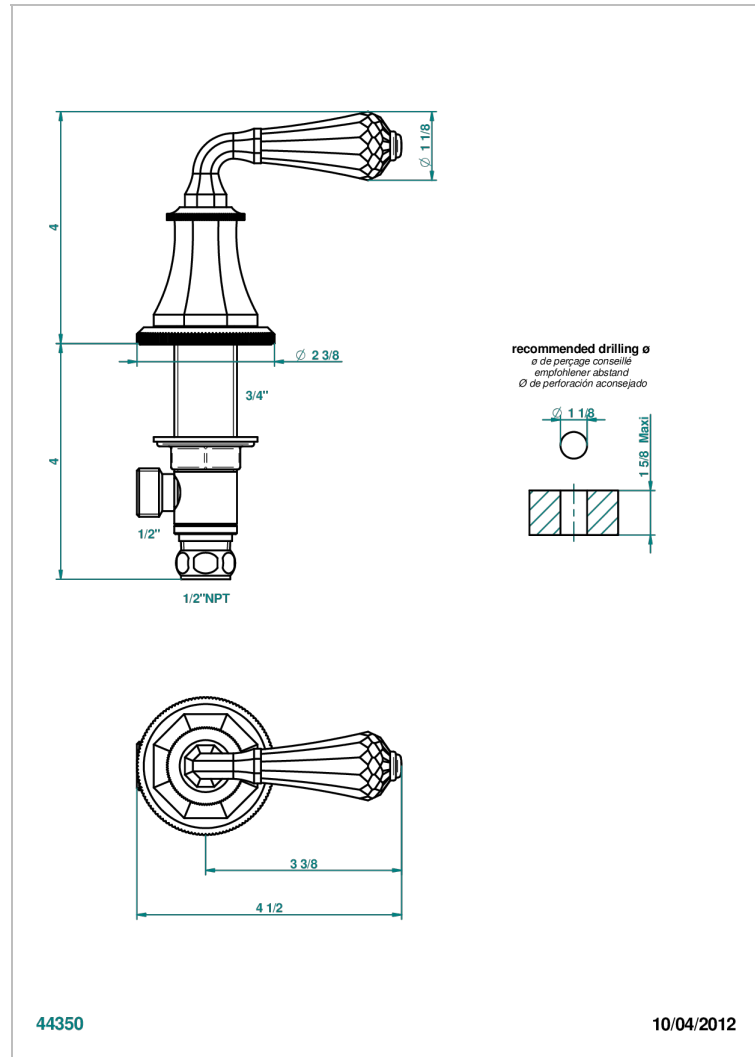

ART DECO CRYSTAL

A56-35/CUS

1/2" deck valve with trim for lavatory - Cold

CHARACTERISTIC

- Art Déco Crystal
- 1/2" deck valve with trim for lavatory - Cold

AVAILABLE FINITIONS

Black ceram - D30
 Blush PVD - H62
 Brass color PVD - H49
 Brown bronze color PVD - F33
 Chrome polished - A02
 Chrome polished / gold polished - G02