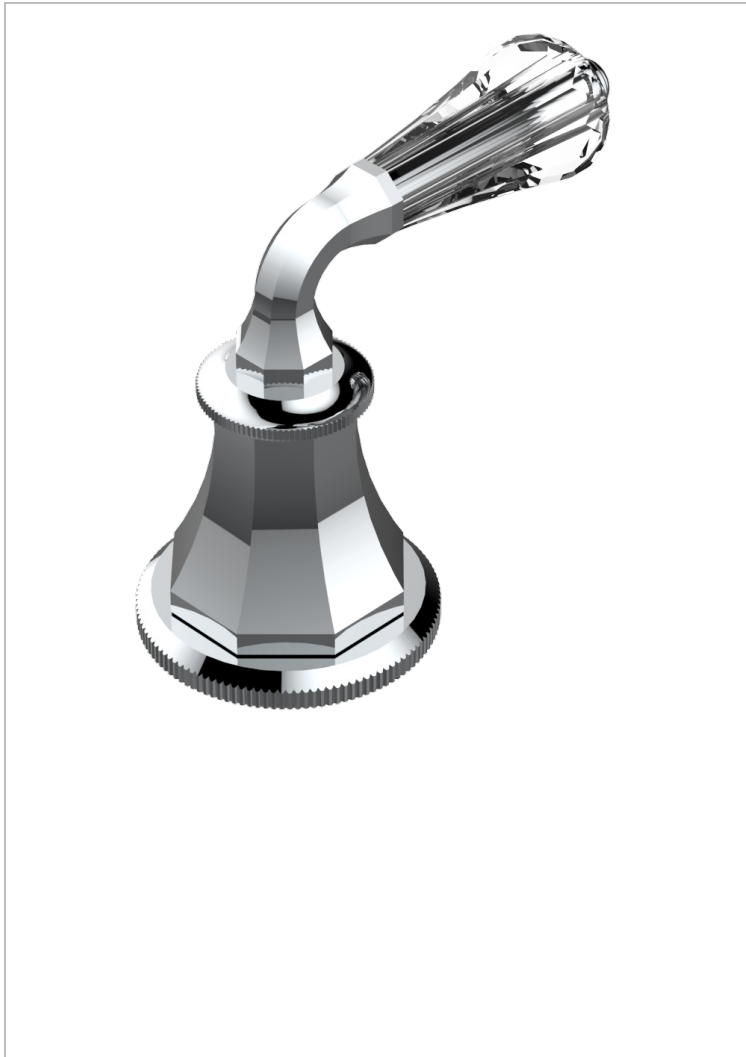

ART DECO CRYSTAL

A56-35/CUS

1/2" deck valve with trim for lavatory - Cold

CHARACTERISTIC

- Art Déco Crystal
- 1/2" deck valve with trim for lavatory - Cold

AVAILABLE FINITIONS

Black ceram - D30
 Blush PVD - H62
 Brass color PVD - H49
 Brown bronze color PVD - F33
 Chrome polished - A02
 Chrome polished / gold polished - G02

Copper antique matt, coated - H07
 Gold color PVD - H52
 Gold mat - F07
 Gold polished - F01
 Graphite PVD - H64
 Light coated bronze - D01

Matt Umber PVD - H67
 Matt blush PVD - H60
 Matt brass color PVD - H50
 Matt brown bronze color PVD - F34
 Matt chrome (American satin) - C02
 Matt gold color PVD - H53

Matt graphite PVD - H65
 Matt nickel (American satin) - C01
 Matt nickel color PVD - H56
 Natural smoked Brass - A13
 Nickel antique / Sovereign - H28
 Nickel color PVD - H55

Nickel polished - B01
 Soft gold - F30
 Soft matt gold - F31
 Umber PVD - H66