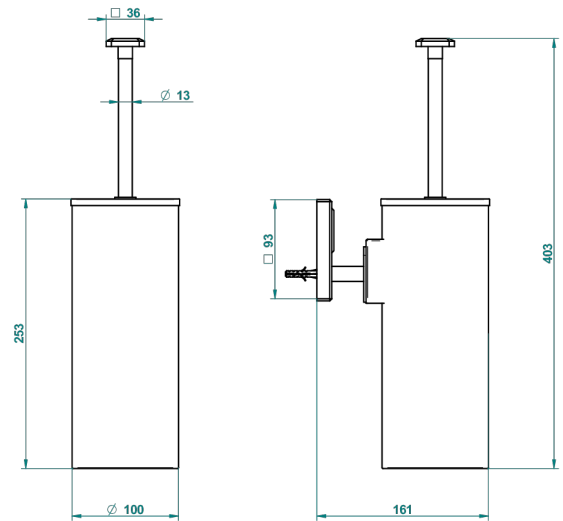

METROPOLIS BLACK CRYSTAL WITH LEVER

A2M-4720C

Wall mounted WC brush with cover and metal holder

THG®
PARIS

44348

11/03/2019

CHARACTERISTIC

- Métropolis Black crystal with lever
- Wall mounted WC brush with cover and metal holder

AVAILABLE FINITIONS

Antique nickel - H28
Black ceram - D30
Blush PVD - H62
Brass color PVD - H49
Brown bronze color PVD - F33
Gold color PVD - H52

Graphite PVD - H64
Matt Umber PVD - H67
Matt blush PVD - H60
Matt brass color PVD - H50
Matt brown bronze color PVD - F34
Matt chrome - C02

Matt gold - F07
Matt gold color PVD - H53
Matt graphite PVD - H65
Matt nickel (color finish) - C01
Matt nickel color PVD - H56
Nickel color PVD - H55

Polished chrome (color finish) - A02
Polished chrome / Polished gold (color finish) - G02
Polished gold (color finish) - F01
Polished nickel - B01
Soft gold - F30
Soft matt gold - F31
Umber PVD - H66