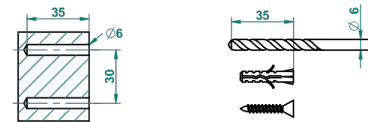

METROPOLIS BLACK CRYSTAL WITH LEVER

A2M-4720C

Wall mounted WC brush with cover and metal holder

THG®
PARIS

44348

11/03/2019

CHARACTERISTIC

- Métropolis Black crystal with lever
- Wall mounted WC brush with cover and metal holder

AVAILABLE FINITIONS

Antique nickel - H28
Black ceram - D30
Blush PVD - H62
Brass color PVD - H49
Brown bronze color PVD - F33
Gold color PVD - H52

Graphite PVD - H64
Matt Umber PVD - H67
Matt blush PVD - H60
Matt brass color PVD - H50
Matt brown bronze color PVD - F34
Matt chrome - C02

Matt gold - F07
Matt gold color PVD - H53
Matt graphite PVD - H65
Matt nickel (color finish) - C01
Matt nickel color PVD - H56
Nickel color PVD - H55

Polished chrome (color finish) - A02
Polished chrome / Polished gold (color finish) - G02
Polished gold (color finish) - F01
Polished nickel - B01
Soft gold - F30
Soft matt gold - F31
Umber PVD - H66