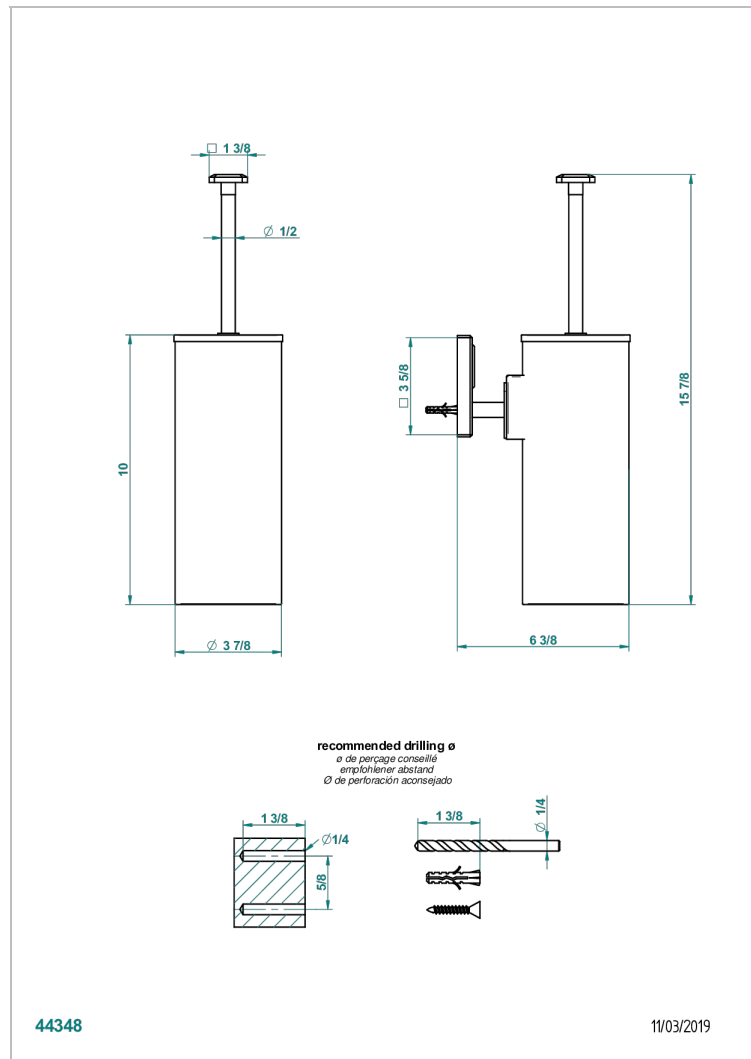

# METROPOLIS BLACK CRYSTAL WITH LEVER

A2M-4720C

Wall mounted WC brush with cover and metal holder

## CHARACTERISTIC

- Métropolis Black crystal with lever
- Wall mounted WC brush with cover and metal holder