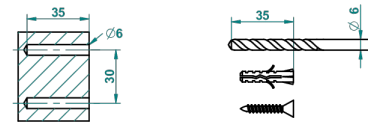

METROPOLIS BLACK CRYSTAL

A2L-4720C

Metal toilet brush holder with brush with cover wall mounted

44348

11/03/2019

CHARACTERISTIC

- Métropolis Black crystal
- Metal toilet brush holder with brush with cover wall mounted

AVAILABLE FINITIONS

Black ceram - D30
Blush PVD - H62
Brass color PVD - H49
Brown bronze color PVD - F33
Chrome polished - A02
Chrome polished / gold polished - G02

Gold color PVD - H52
Gold mat - F07
Gold polished - F01
Graphite PVD - H64
Matt Umber PVD - H67
Matt blush PVD - H60

Matt brass color PVD - H50
Matt brown bronze color PVD - F34
Matt chrome (American satin) - C02
Matt gold color PVD - H53
Matt graphite PVD - H65
Matt nickel (American satin) - C01

Matt nickel color PVD - H56
Nickel antique / Sovereign - H28
Nickel color PVD - H55
Nickel polished - B01
Soft gold - F30
Soft matt gold - F31

Umber PVD - H66