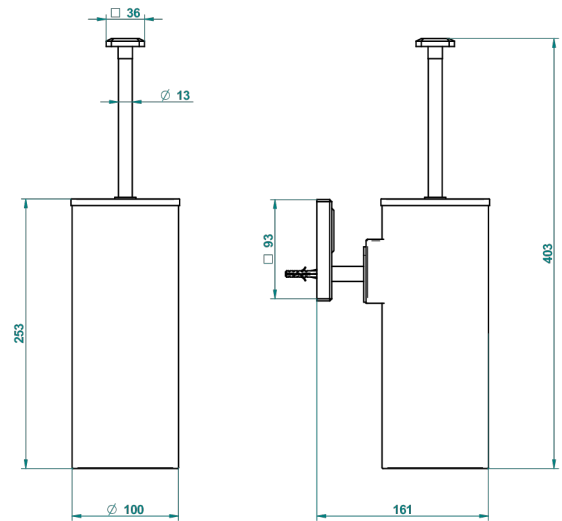

METROPOLIS BLACK CRYSTAL

A2L-4720C

Metal toilet brush holder with brush with cover wall mounted

44348

11/03/2019

CHARACTERISTIC

- Métropolis Black crystal
- Metal toilet brush holder with brush with cover wall mounted

AVAILABLE FINITIONS

Black ceram - D30
Blush PVD - H62
Brass color PVD - H49
Brown bronze color PVD - F33
Chrome polished - A02
Chrome polished / gold polished - G02

Gold color PVD - H52
Gold mat - F07
Gold polished - F01
Graphite PVD - H64
Matt Umber PVD - H67
Matt blush PVD - H60

Matt brass color PVD - H50
Matt brown bronze color PVD - F34
Matt chrome (American satin) - C02
Matt gold color PVD - H53
Matt graphite PVD - H65
Matt nickel (American satin) - C01

Matt nickel color PVD - H56
Nickel antique / Sovereign - H28
Nickel color PVD - H55
Nickel polished - B01
Soft gold - F30
Soft matt gold - F31

Umber PVD - H66