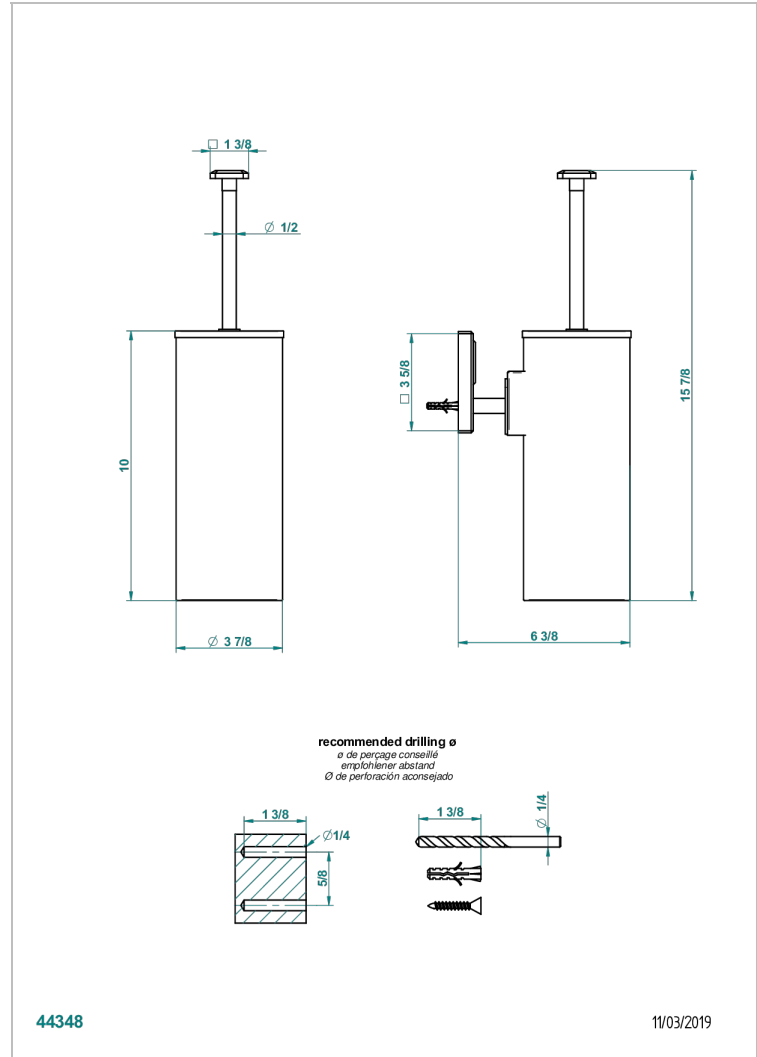

METROPOLIS BLACK CRYSTAL

A2L-4720C

Metal toilet brush holder with brush with cover wall mounted

CHARACTERISTIC

- Métropolis Black crystal
- Metal toilet brush holder with brush with cover wall mounted

AVAILABLE FINITIONS