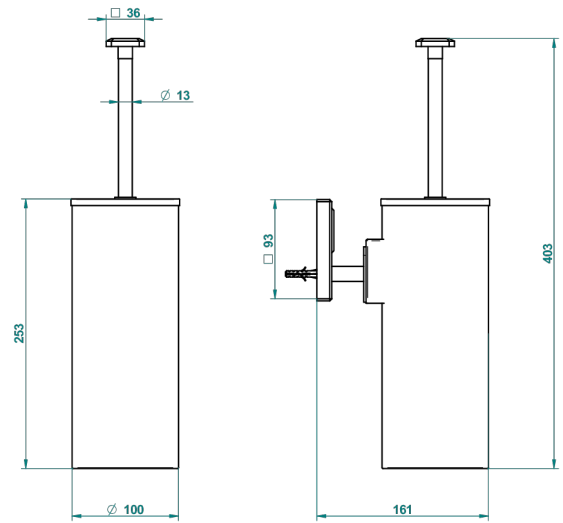

METROPOLIS BLACK CRYSTAL

A2L-4720C

Wall mounted WC brush with cover and metal holder

THG®
PARIS

44348

11/03/2019

CHARACTERISTIC

- Métropolis Black crystal
- Wall mounted WC brush with cover and metal holder

AVAILABLE FINITIONS

Antique nickel - H28
Black ceram - D30
Blush PVD - H62
Brass color PVD - H49
Brown bronze color PVD - F33
Gold color PVD - H52

Graphite PVD - H64
Matt Umber PVD - H67
Matt blush PVD - H60
Matt brass color PVD - H50
Matt brown bronze color PVD - F34
Matt chrome - C02

Matt gold - F07
Matt gold color PVD - H53
Matt graphite PVD - H65
Matt nickel (color finish) - C01
Matt nickel color PVD - H56
Nickel color PVD - H55

Polished chrome (color finish) - A02
Polished chrome / Polished gold (color finish) - G02
Polished gold (color finish) - F01
Polished nickel - B01
Soft gold - F30
Soft matt gold - F31
Umber PVD - H66