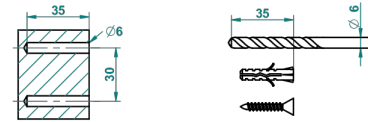

METROPOLIS BLACK CRYSTAL

A2L-4720C

Wall mounted WC brush with cover and metal holder

THG®
PARIS

44348

11/03/2019

CHARACTERISTIC

- Métropolis Black crystal
- Wall mounted WC brush with cover and metal holder

AVAILABLE FINITIONS

Antique nickel - H28
Black ceram - D30
Blush PVD - H62
Brass color PVD - H49
Brown bronze color PVD - F33
Gold color PVD - H52

Graphite PVD - H64
Matt Umber PVD - H67
Matt blush PVD - H60
Matt brass color PVD - H50
Matt brown bronze color PVD - F34
Matt chrome - C02

Matt gold - F07
Matt gold color PVD - H53
Matt graphite PVD - H65
Matt nickel (color finish) - C01
Matt nickel color PVD - H56
Nickel color PVD - H55

Polished chrome (color finish) - A02
Polished chrome / Polished gold (color finish) - G02
Polished gold (color finish) - F01
Polished nickel - B01
Soft gold - F30
Soft matt gold - F31
Umber PVD - H66