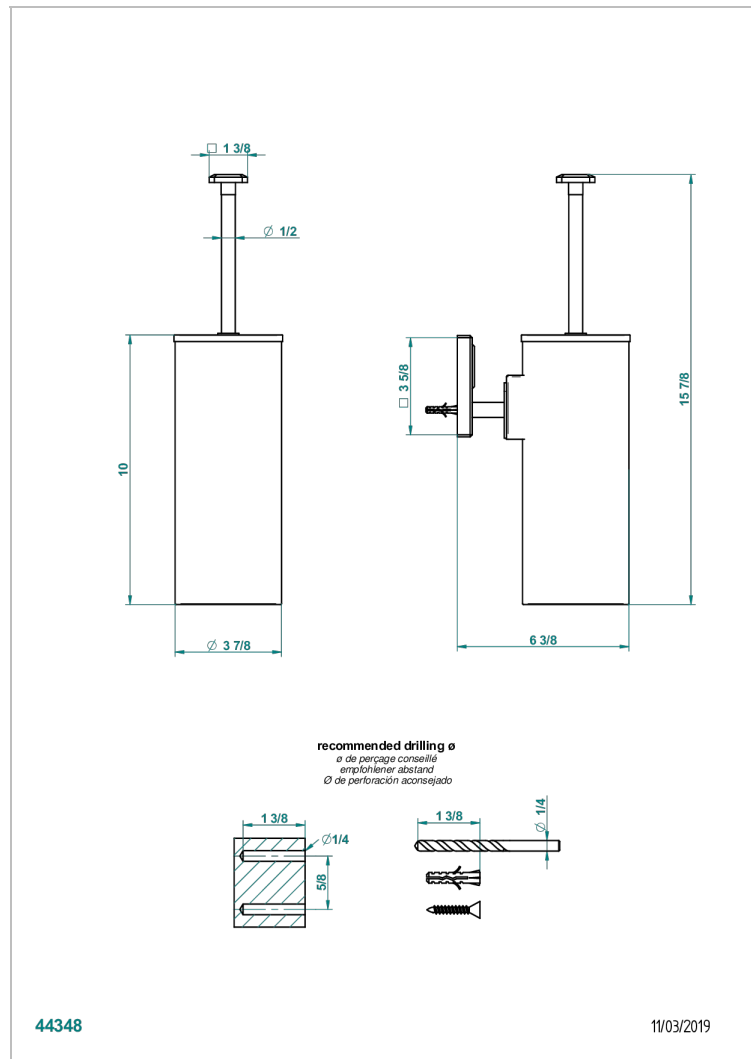

# METROPOLIS BLACK CRYSTAL

A2L-4720C

Wall mounted WC brush with cover and metal holder

## CHARACTERISTIC

- Métropolis Black crystal
- Wall mounted WC brush with cover and metal holder