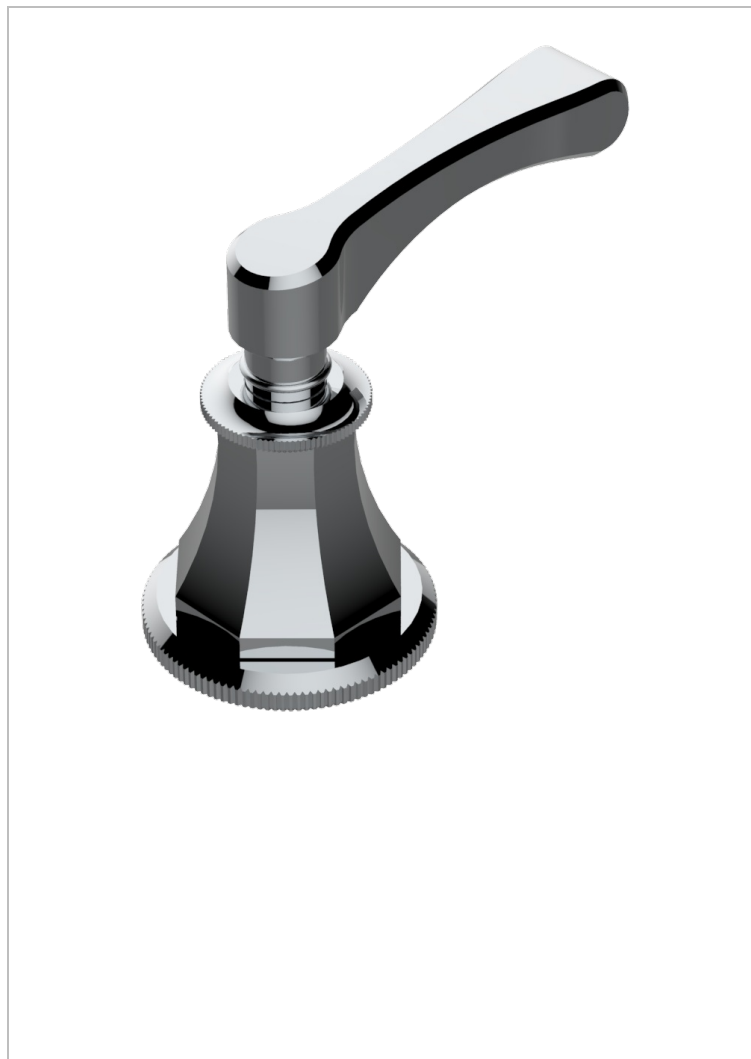

ART DECO WITH LEVER HANDLES

A55-35/CUS

1/2" deck valve with trim for lavatory - Cold

CHARACTERISTIC

- Art Déco with lever handles
- 1/2" deck valve with trim for lavatory - Cold

AVAILABLE FINITIONS

Black ceram - D30

Blush PVD - H62

Brass color PVD - H49

Brown bronze color PVD - F33

Chrome polished - A02

Chrome polished / gold polished - G02

Copper antique matt, coated - H07

Gold color PVD - H52

Gold mat - F07