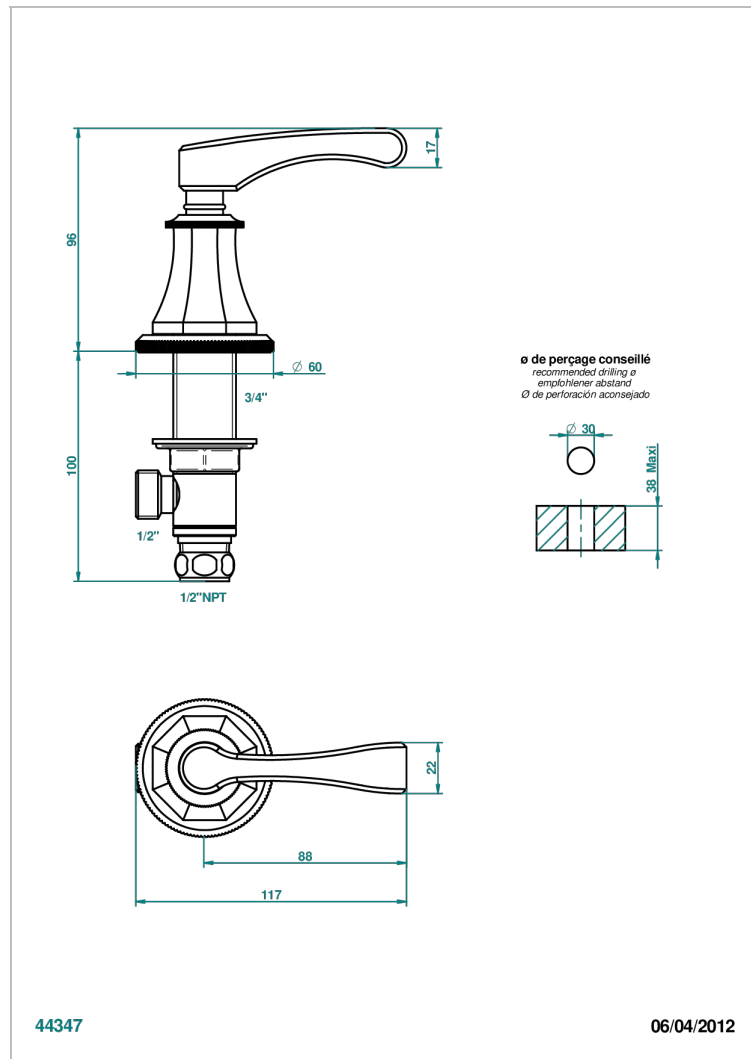

ART DECO WITH LEVER HANDLES

A55-35/CUS

1/2" deck valve with trim for lavatory - Cold

CHARACTERISTIC

- Art Déco with lever handles
- 1/2" deck valve with trim for lavatory - Cold

AVAILABLE FINITIONS

Black ceram - D30