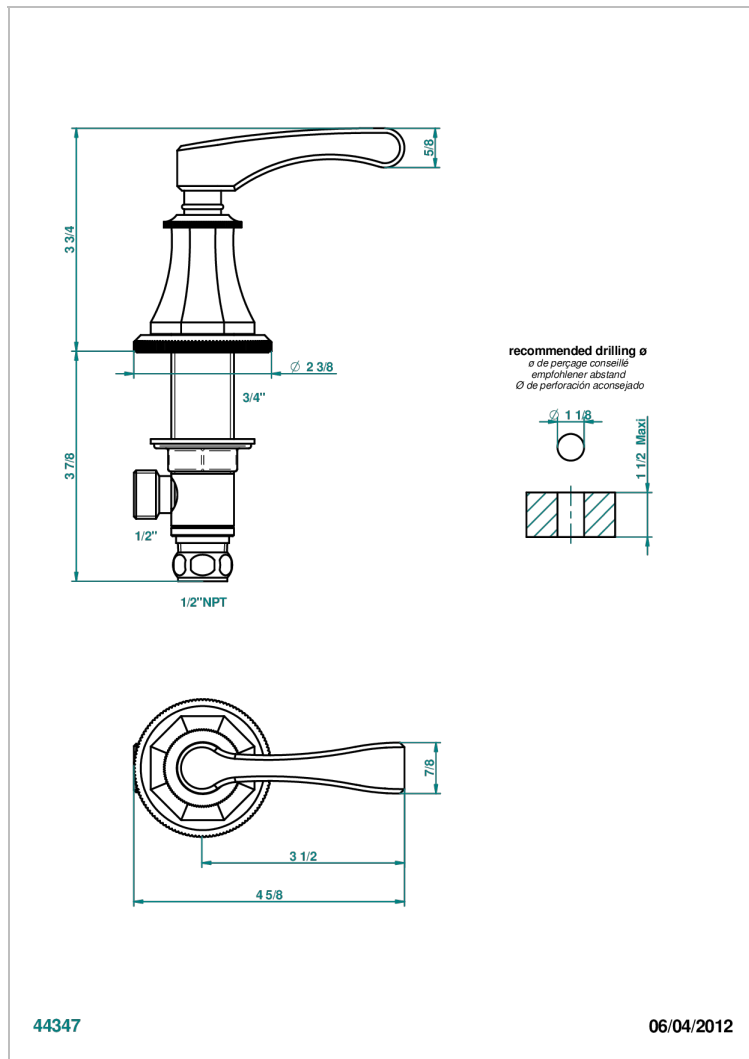

# ART DECO WITH LEVER HANDLES

A55-35/CUS

1/2" deck valve with trim for lavatory - Cold

## CHARACTERISTIC

- Art Déco with lever handles
- 1/2" deck valve with trim for lavatory - Cold