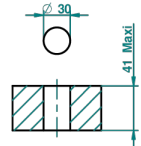

44373

05/04/2012

CHARACTERISTIC

- Art Déco
- 1/2" deck valve with trim for lavatory - Cold

AVAILABLE FINITIONS

Black ceram - D30
Blush PVD - H62
Brass color PVD - H49
Brown bronze color PVD - F33
Chrome polished - A02
Chrome polished / gold polished - G02

Copper antique matt, coated - H07
Gold color PVD - H52
Gold mat - F07
Gold polished - F01
Graphite PVD - H64
Light coated bronze - D01

Matt Umber PVD - H67
Matt blush PVD - H60
Matt brass color PVD - H50
Matt brown bronze color PVD - F34
Matt chrome (American satin) - C02
Matt gold color PVD - H53

Matt graphite PVD - H65
Matt nickel (American satin) - C01
Matt nickel color PVD - H56
Natural smoked Brass - A13
Nickel antique / Sovereign - H28
Nickel color PVD - H55

Nickel polished - B01
Soft gold - F30
Soft matt gold - F31
Umber PVD - H66