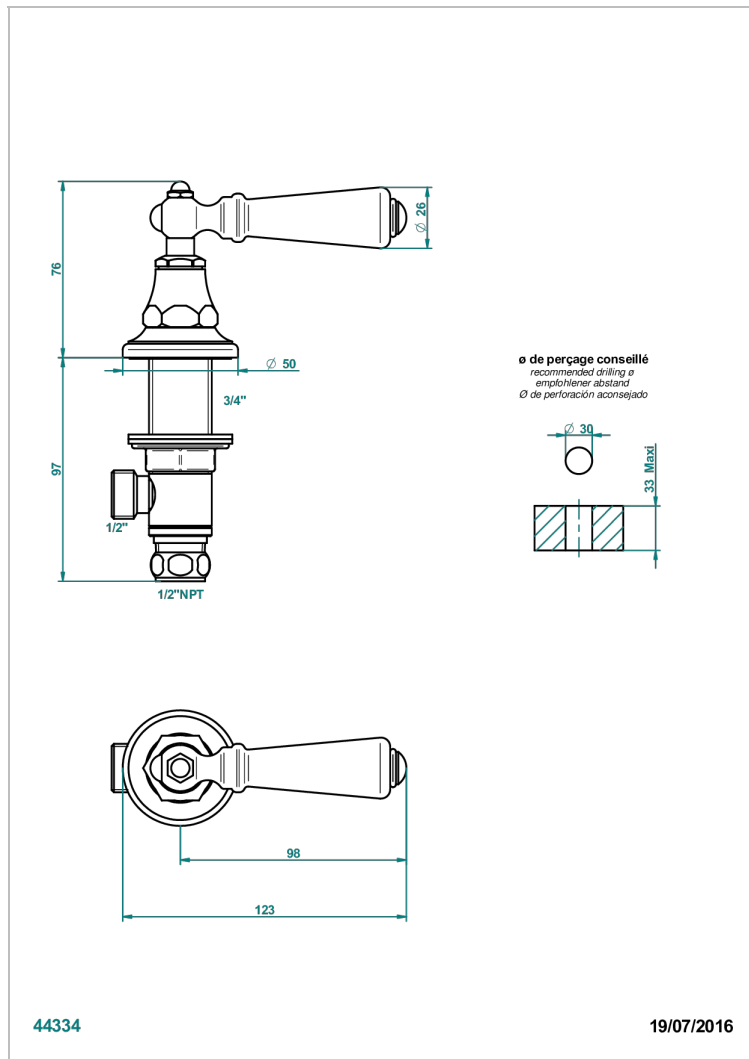

CHARLESTON WITH LEVER HANDLES

G75-35/CUS

1/2" deck valve with trim for lavatory - Cold

CHARACTERISTIC

- Charleston with lever handles
- 1/2" deck valve with trim for lavatory - Cold

AVAILABLE FINITIONS

Black ceram - D30
Blush PVD - H62
Brass color PVD - H49
Brown bronze color PVD - F33
Chrome polished - A02
Chrome polished / gold polished - G02