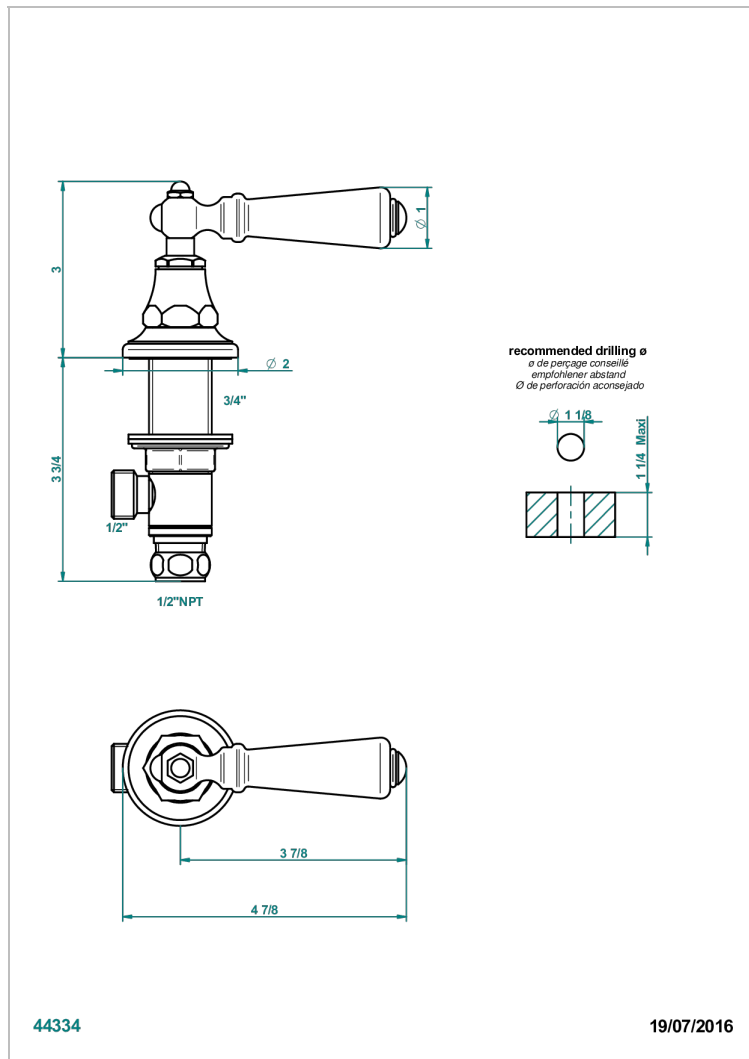

CHARLESTON WITH LEVER HANDLES

G75-35/CUS

1/2" deck valve with trim for lavatory - Cold

CHARACTERISTIC

- Charleston with lever handles
- 1/2" deck valve with trim for lavatory - Cold

AVAILABLE FINITIONS

Black ceram - D30
Blush PVD - H62
Brass color PVD - H49
Brown bronze color PVD - F33
Chrome polished - A02
Chrome polished / gold polished - G02