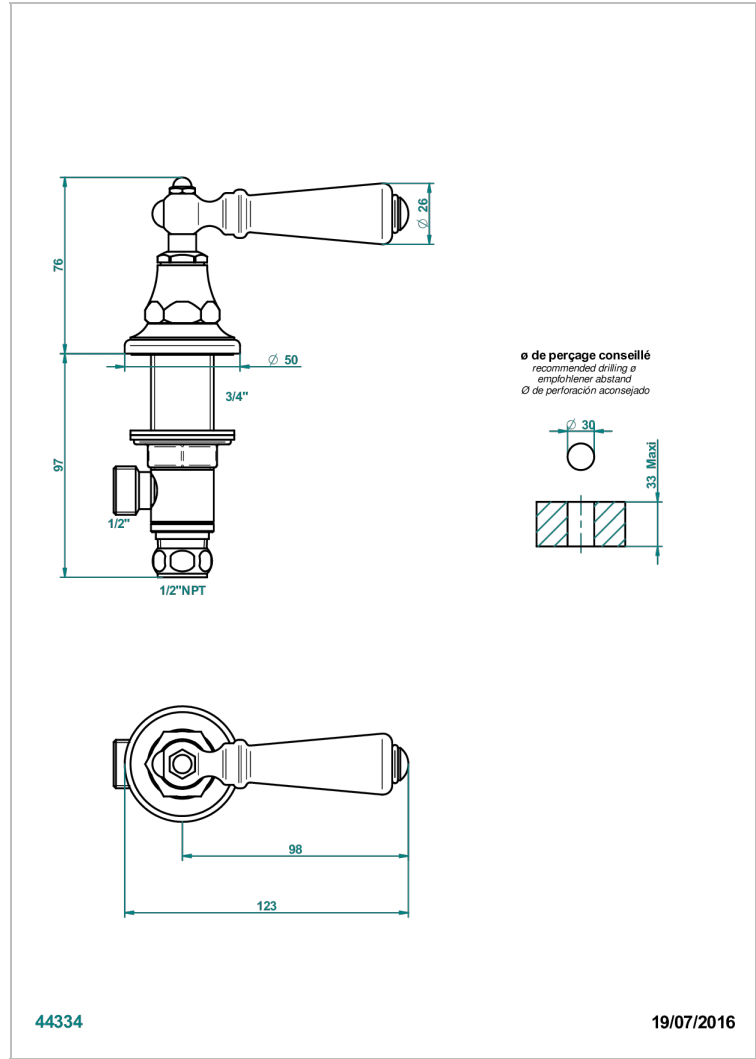

# 1900 WITH LEVER HANDLES

G28-35/CUS

1/2" deck valve with trim for lavatory - Cold

## CHARACTERISTIC

- 1900 with lever handles
- 1/2" deck valve with trim for lavatory - Cold