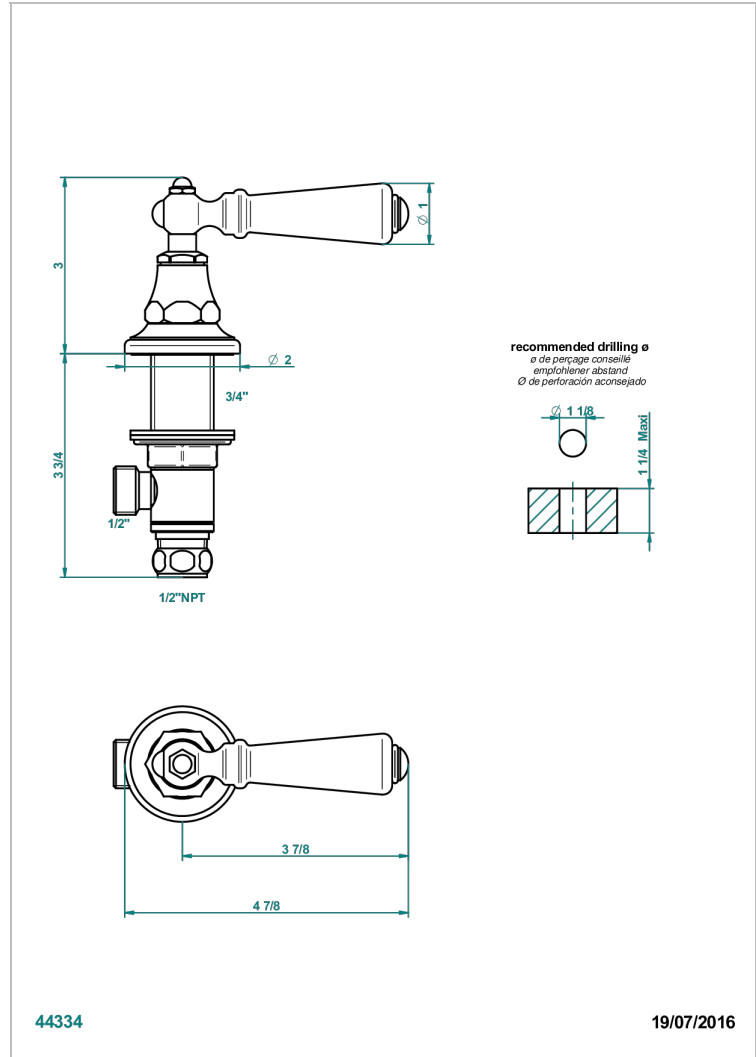

# 1900 WITH LEVER HANDLES

G28-35/CUS

1/2" deck valve with trim for lavatory - Cold

## CHARACTERISTIC

- 1900 with lever handles
- 1/2" deck valve with trim for lavatory - Cold