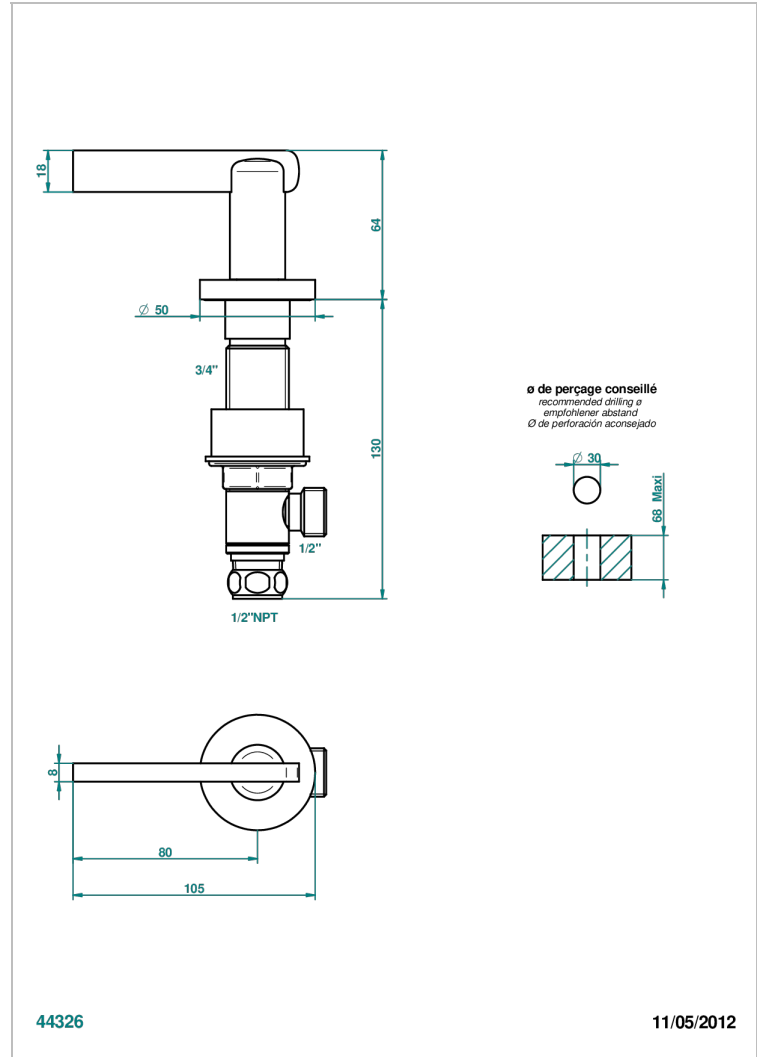

# LE 11 WITH LEVER HANDLES

U2B-35/HUS

1/2" deck valve with trim for lavatory - Hot

## CHARACTERISTIC

- Le 11 with lever handles
- 1/2" deck valve with trim for lavatory - Hot