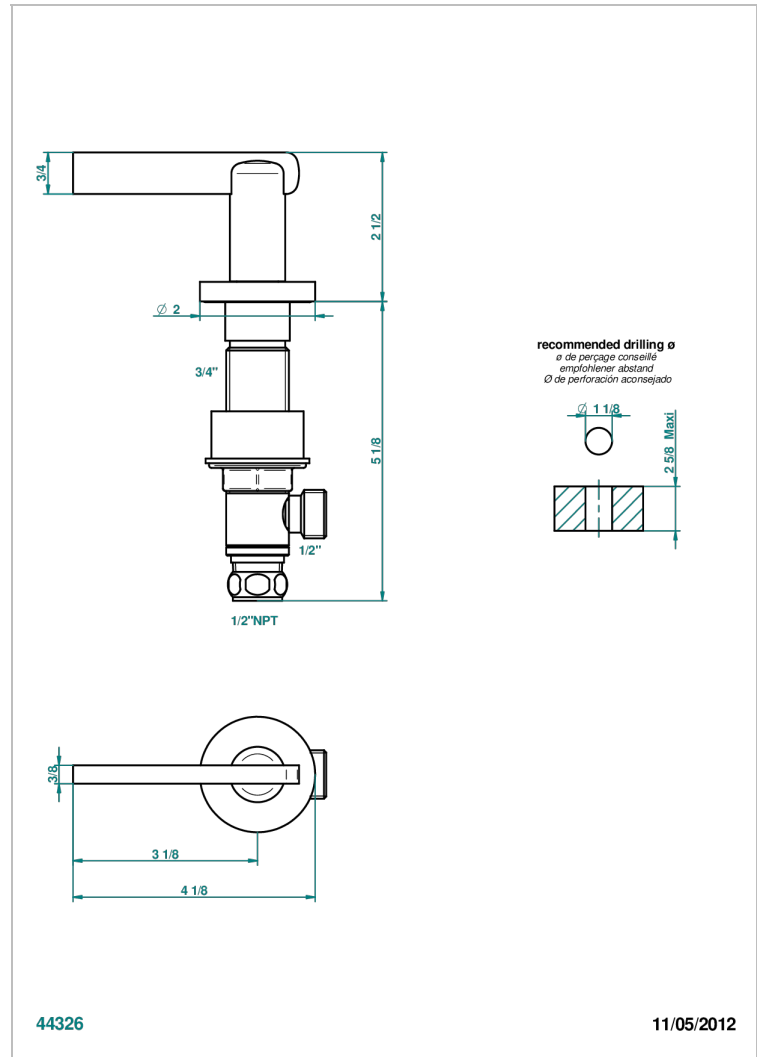

LE 11 WITH LEVER HANDLES

U2B-35/HUS

1/2" deck valve with trim for lavatory - Hot

CHARACTERISTIC

- Le 11 with lever handles
- 1/2" deck valve with trim for lavatory - Hot

AVAILABLE FINITIONS

Black ceram - D30
Blush PVD - H62
Brass color PVD - H49
Brown bronze color PVD - F33
Chrome polished - A02
Chrome polished / gold polished - G02