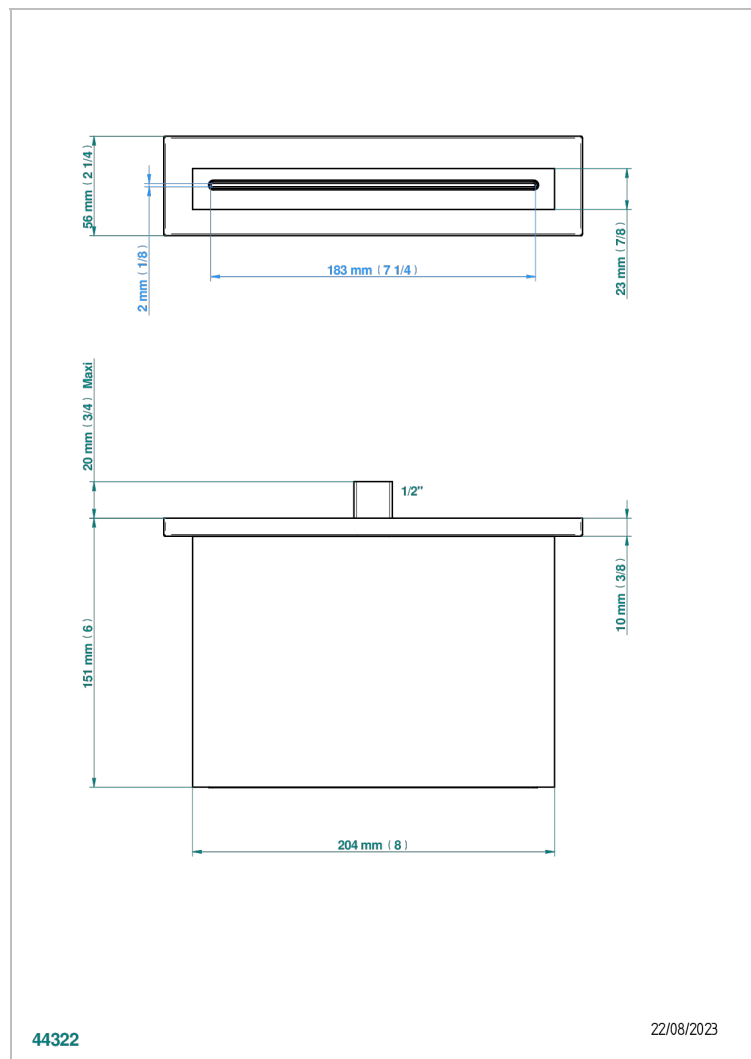

LE 11 WITH LEVER HANDLES

U2B-22NIA/A

Waterfall bath spout, wall mounted

CHARACTERISTIC

- Le 11 with lever handles
- Waterfall bath spout, wall mounted

AVAILABLE FINITIONS

Black ceram - D30
Chrome polished - A02
Chrome polished / gold polished - G02
Copper antique matt, coated - H07
Gold mat - F07
Gold polished - F01