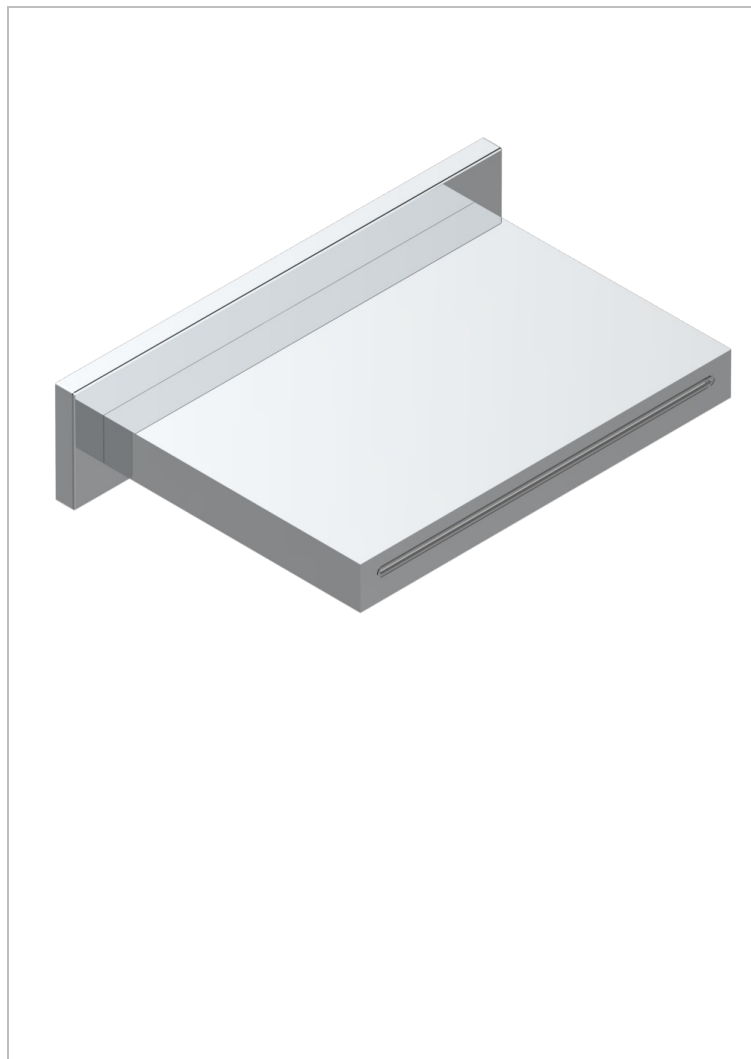

LE 11 WITH LEVER HANDLES

U2B-22NIA/A

Waterfall bath spout, wall mounted

CHARACTERISTIC

- Le 11 with lever handles
- Waterfall bath spout, wall mounted

AVAILABLE FINITIONS

Black ceram - D30
Chrome polished - A02
Chrome polished / gold polished - G02
Copper antique matt, coated - H07
Gold mat - F07
Gold polished - F01

Light coated bronze - D01
Matt chrome (American satin) - C02
Matt nickel (American satin) - C01
Nickel antique / Sovereign - H28
Nickel polished - B01
Soft gold - F30

Soft matt gold - F31