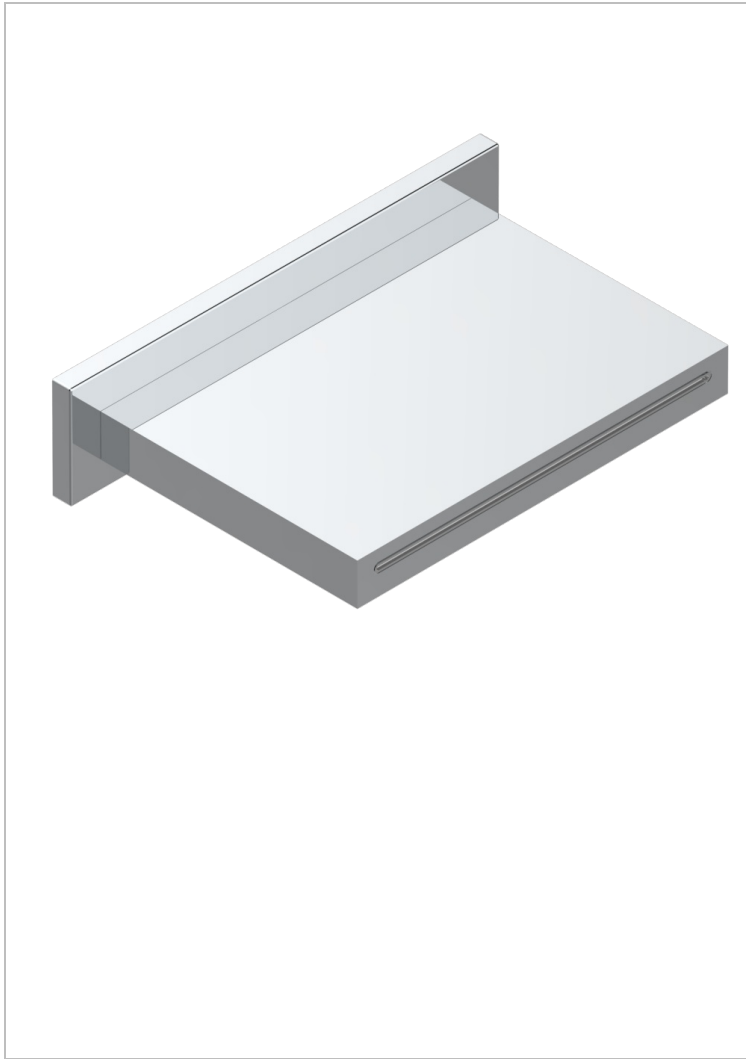

LE 11 WITH LEVER

U2B-22NIA/A

Wall mounted waterfall bath spout

44322

22/08/2023

CHARACTERISTIC

- Le 11 with lever
- Wall mounted waterfall bath spout

AVAILABLE FINITIONS

Antique nickel - H28
Black ceram - D30
Lacquered light bronze - D01
Matt chrome - C02
Matt gold - F07
Matt nickel (color finish) - C01

Polished chrome (color finish) - A02
Polished chrome / Polished gold (color finish) - G02
Polished gold (color finish) - F01
Polished nickel - B01
Soft gold - F30
Soft matt gold - F31

Varnished matt antique red copper (color finish) - H07