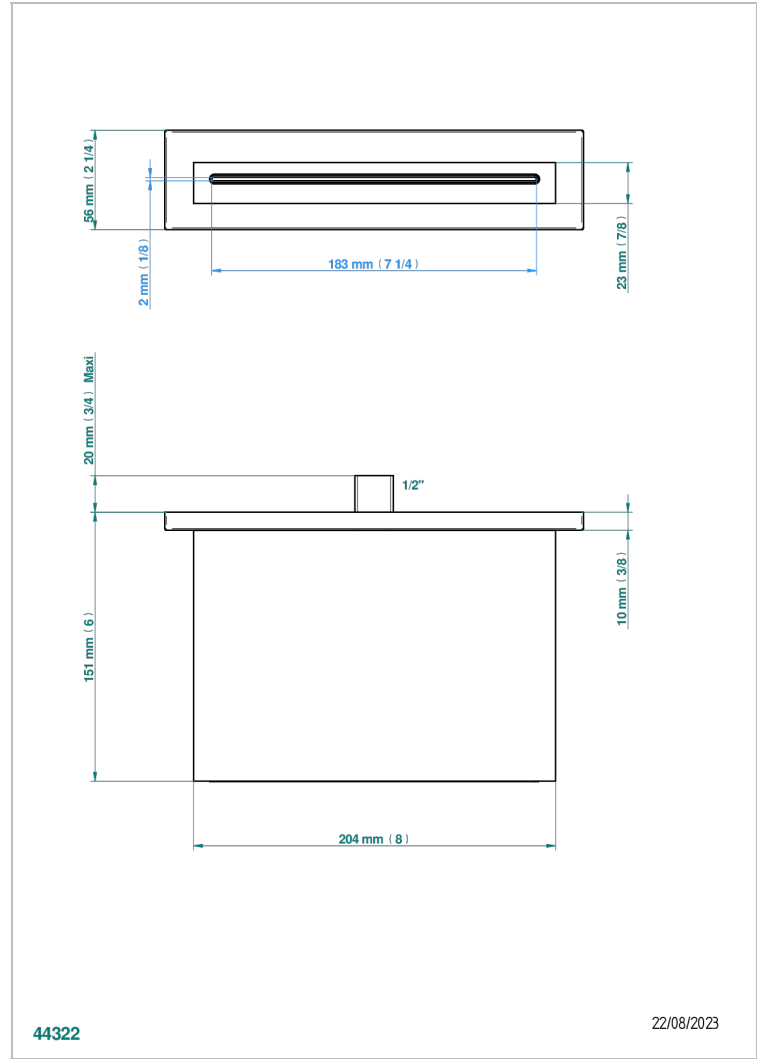

LE 11 WITH LEVER

U2B-22NIA/A

Wall mounted waterfall bath spout

44322

22/08/2023

CHARACTERISTIC

- Le 11 with lever
- Wall mounted waterfall bath spout

AVAILABLE FINITIONS

Varnished matt antique red copper (color finish) - H07