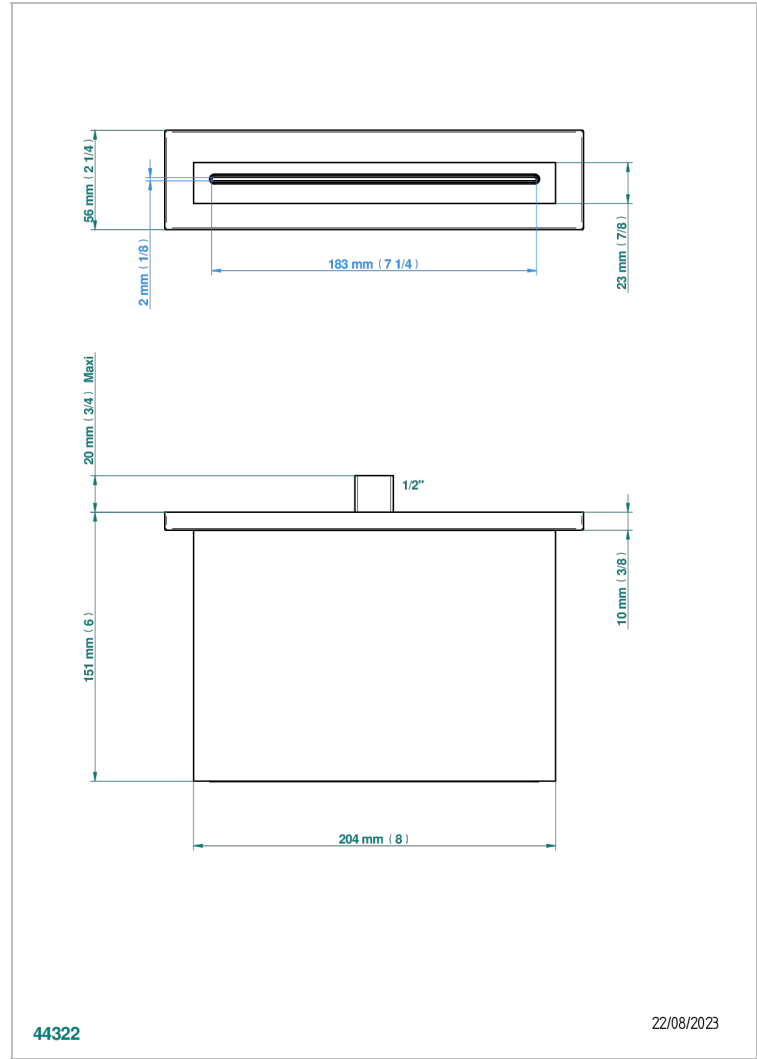

LE 11 WITH LEVER

U2B-22NIA/A

Wall mounted waterfall bath spout

CHARACTERISTIC

- Le 11 with lever
- Wall mounted waterfall bath spout

AVAILABLE FINITIONS

Antique nickel - H28
Black ceram - D30
Lacquered light bronze - D01
Matt chrome - C02
Matt gold - F07
Matt nickel (color finish) - C01