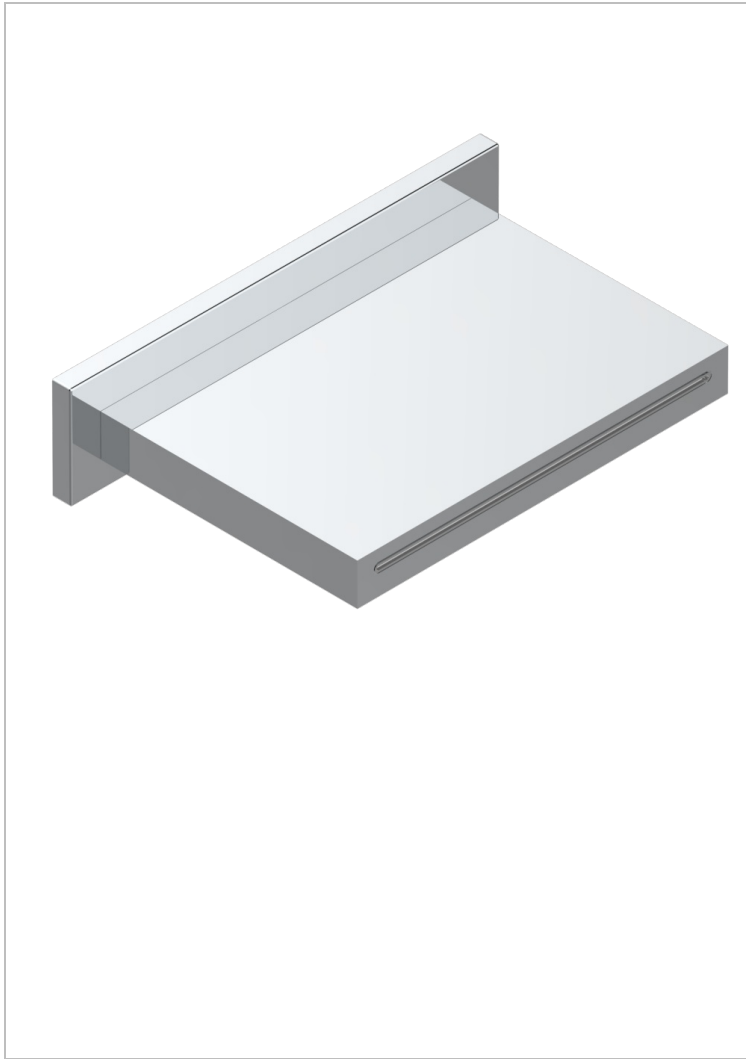

LE 11 WITH LEVER

U2B-22NIA/A

Wall mounted waterfall bath spout

CHARACTERISTIC

- Le 11 with lever
- Wall mounted waterfall bath spout

AVAILABLE FINITIONS

Antique nickel - H28
Black ceram - D30
Lacquered light bronze - D01
Matt chrome - C02
Matt gold - F07
Matt nickel (color finish) - C01

Polished chrome (color finish) - A02
Polished chrome / Polished gold (color finish) - G02
Polished gold (color finish) - F01
Polished nickel - B01
Soft gold - F30
Soft matt gold - F31

Varnished matt antique red copper (color finish) - H07