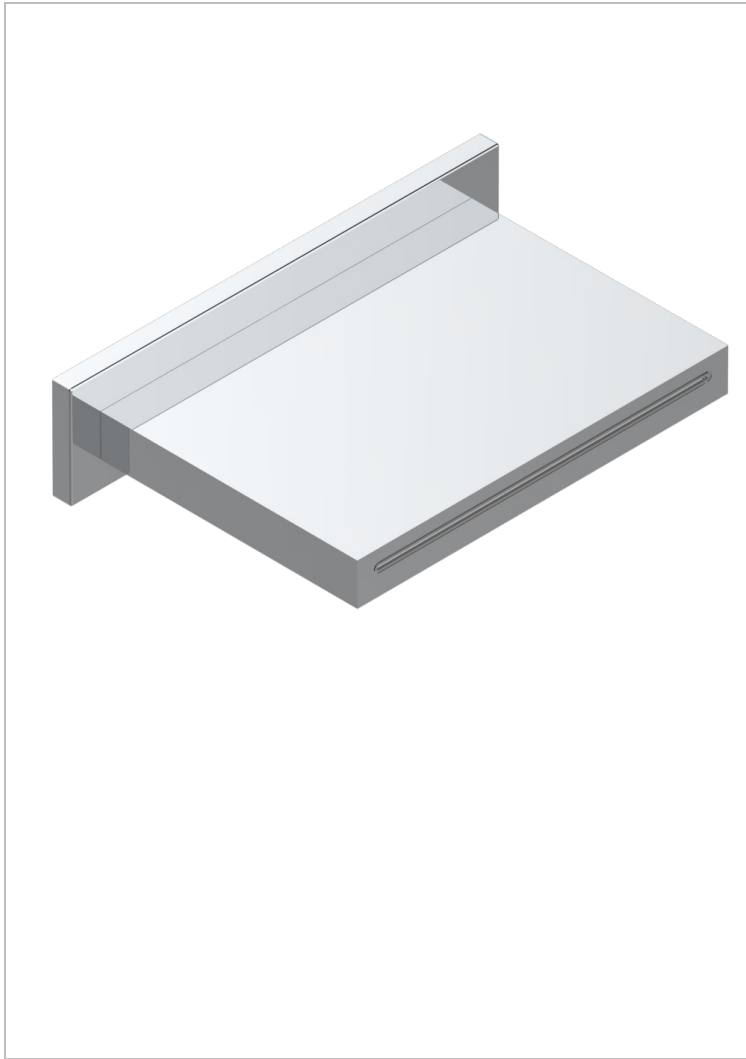

# LE 11 WITH LEVER

U2B-22NIA/A

Wall mounted waterfall bath spout

## CHARACTERISTIC

- Le 11 with lever
- Wall mounted waterfall bath spout

## AVAILABLE FINITIONS

Antique nickel - H28  
Black ceram - D30  
Lacquered light bronze - D01  
Matt chrome - C02  
Matt gold - F07  
Matt nickel (color finish) - C01

Polished chrome (color finish) - A02  
Polished chrome / Polished gold (color finish) - G02  
Polished gold (color finish) - F01  
Polished nickel - B01  
Soft gold - F30  
Soft matt gold - F31

Varnished matt antique red copper (color finish) - H07