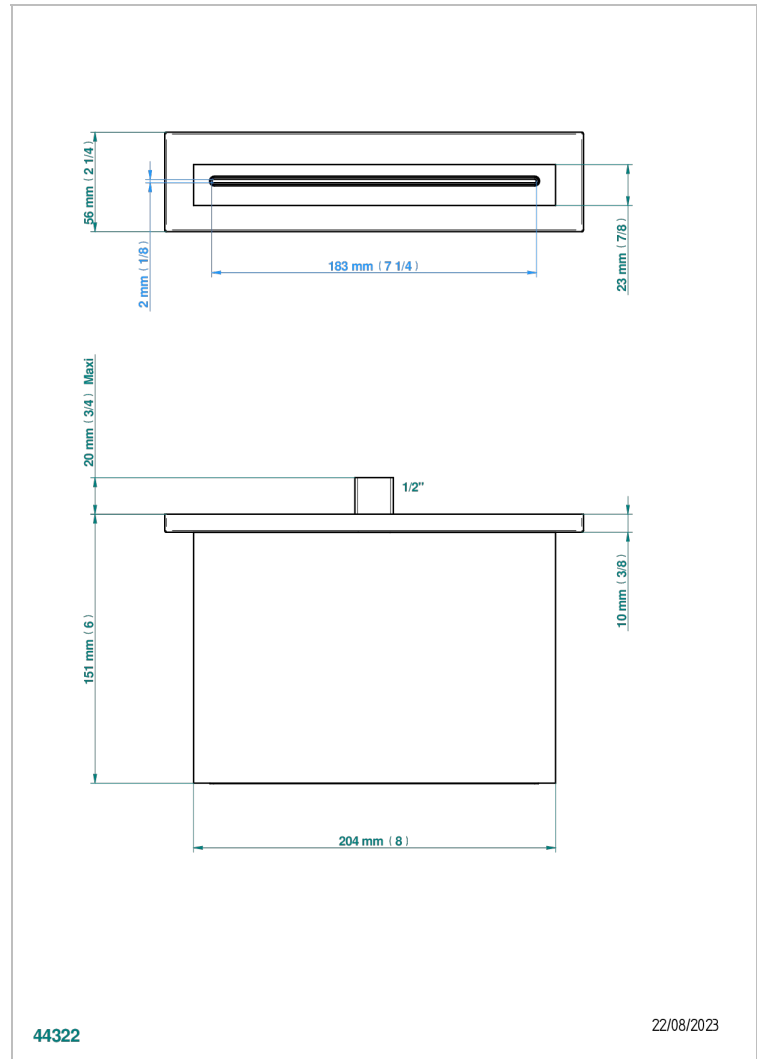

# LE 11 WITH LEVER

U2B-22NIA/A

Wall mounted waterfall bath spout

## CHARACTERISTIC

- Le 11 with lever
- Wall mounted waterfall bath spout