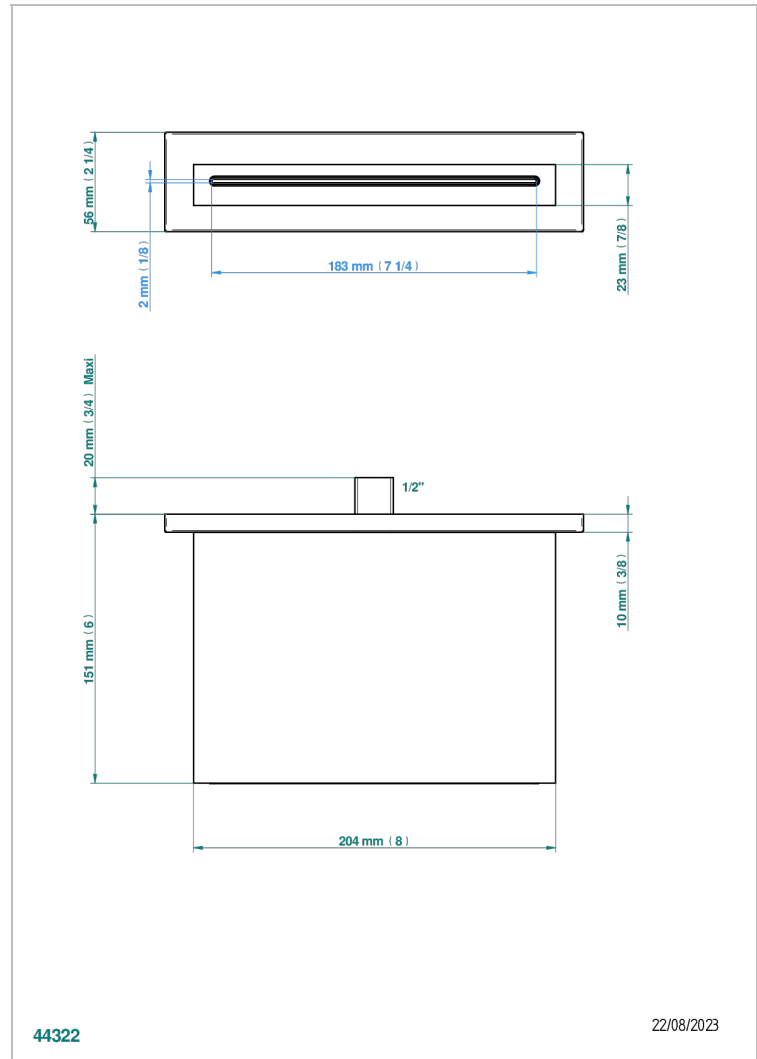

# LE 11

U2A-22NIA/A

Wall mounted waterfall bath spout

## CHARACTERISTIC

- Le 11
- Wall mounted waterfall bath spout